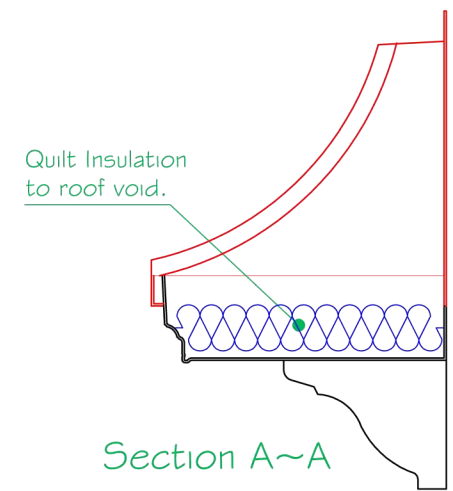

Plan View

Section A~A

Front Elevation

Side Elevation

 Bespoke Innovative G.R.P. Solutions 12a Keenaghan Road, Rock, Dungannon Co Tyrone, BT70 3JL			Model: Unified Kensington SQ4F 2710 Canopy & Mill Hill Bkt	
			Date: 09/12/09	
Scale: 1:20		Size: A4		
Drw by: G.J.G.	Chk'd: G.T.	App'd: G.T.	Sheet No: 1 of 1	Rev: 0
Drw Title: Unified Kensington 2550 Canopy-Mill Hill Bkt			Drw No: 0072/0	