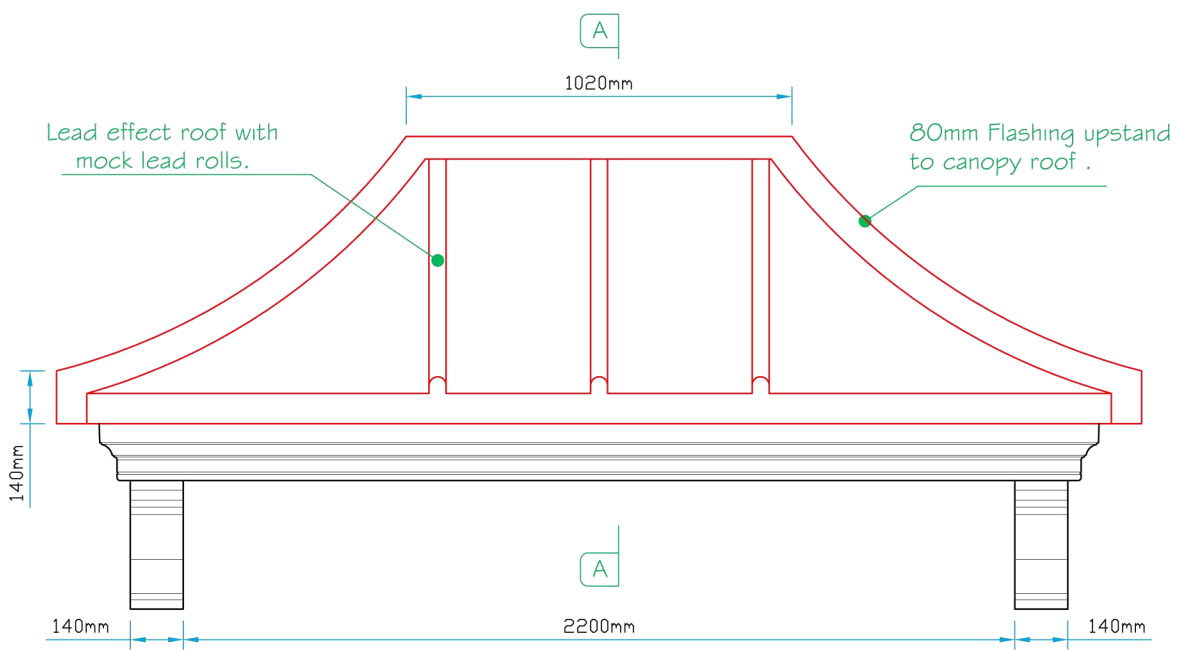

Plan View

Section A~A

Front Elevation

Side Elevation

 Bespoke Innovative G.R.P. Solutions 12a Keenaghan Road, Rock, Dungannon Co Tyrone, BT70 3JL			Model: Unified Kensington SQ4F 2710 Canopy & Mill Hill Bkt	
			Date: 09/12/09	
Scale: 1:20		Size: A4		
Drw by: G.J.G.	Chk'd: G.T.	App'd: G.T.	Sheet No: 1 of 1	Rev: 0
Drw Title: Unified Kensington 2550 Canopy-Mill Hill Bkt			Drw No: 0072/0	