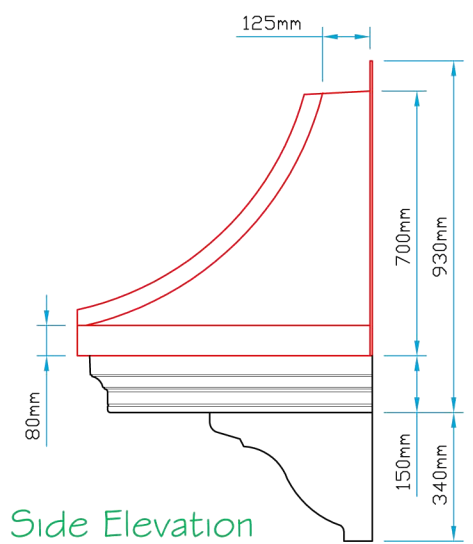

Plan View

Section A~A

Front Elevation

Side Elevation

 Bespoke Innovative G.R.P. Solutions 12a Keenaghan Road, Rock, Dungannon Co Tyrone, BT70 3JL			Model: Unified Kensington SQ4F 2710 Canopy & Mill Hill Bkt	
			Date: 09/12/09	
Scale: 1:20		Size: A4		
Drw by: G.J.G.	Chk'd: G.T.	App'd: G.T.	Sheet No: 1 of 1	Rev: 0
Drw Title: Unified Kensington 2550 Canopy-Mill Hill Bkt			Drw No: 0072/0	