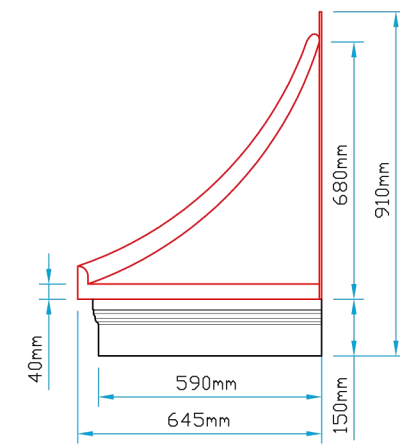

Plan View

Section A~A

Front Elevation

Side Elevation

 Bespoke Innovative G.R.P. Solutions 12a Keenaghan Road, Rock, Dungannon Co Tyrone, BT70 3JL			Model: Osbourne 1790 Door Canopy	
			Date: 09/12/09	
Scale: 1:20		Size: A4		
Drw by: G.J.G.	Chk'd: G.T.	App'd: G.T.	Sheet No: 1 of 1	Rev: A
Drw Title: Osbourne 1790 Door Canopy			Drw No: 0063/A	