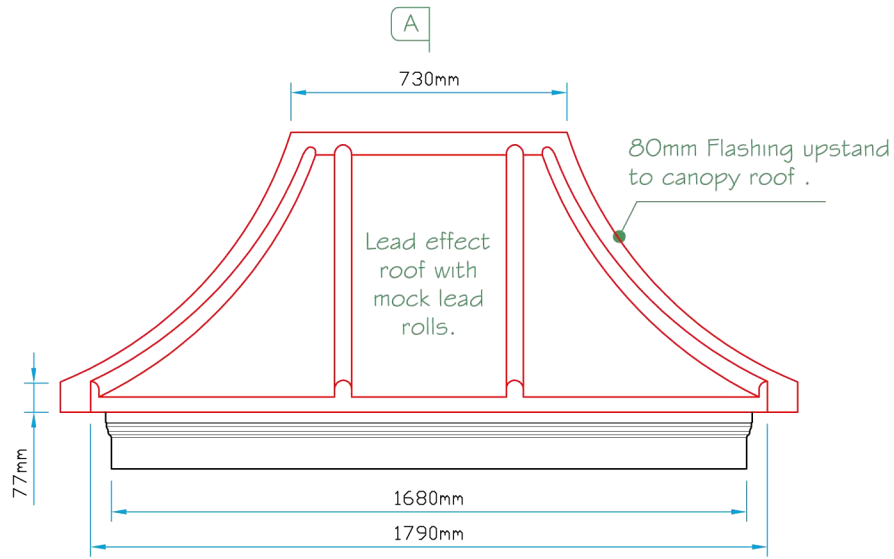

Plan View

Section A~A

Front Elevation

Side Elevation

 Bespoke Innovative G.R.P. Solutions 12a Keenaghan Road, Rock, Dungannon Co Tyrone, BT70 3JL			Model: Osbourne 1790 Door Canopy	
			Date: 09/12/09	
Scale: 1:20		Size: A4		
Drw by: G.J.G.	Chk'd: G.T.	App'd: G.T.	Sheet No: 1 of 1	Rev: A
Drw Title: Osbourne 1790 Door Canopy			Drw No: 0063/A	