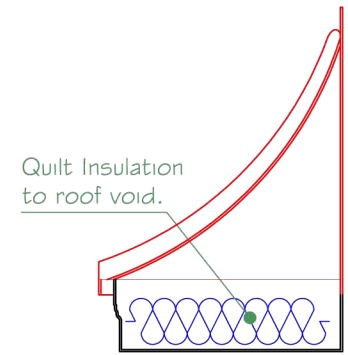

Plan View

Section A~A

Front Elevation

Side Elevation

 Bespoke Innovative G.R.P. Solutions 12a Keenaghan Road, Rock, Dungannon Co Tyrone, BT70 3JL		Model: Chelsea Osbourne 1670 Door Canopy			
		Date: 09/12/09			
Drw by: G.J.G.		Chk'd G.T.	App'd G.T.	Scale: 1:20	Size: A4
Drw Title: Chelsea Osbourne 1670 Door Canopy		Sheet No: 1 of 1		Rev: A	
		Drw No: 0062/A			