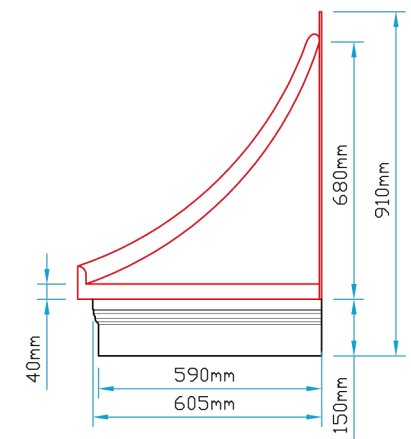

Plan View

Section A~A

Front Elevation

Side Elevation

 Bespoke Innovative G.R.P. Solutions 12a Keenaghan Road, Rock, Dungannon Co Tyrone, BT70 3JL		Model: Chelsea Osbourne 1670 Door Canopy			
		Date: 09/12/09			
Drw by: G.J.G.		Chk'd G.T.	App'd G.T.	Scale: 1:20	Size: A4
Drw Title: Chelsea Osbourne 1670 Door Canopy		Sheet No: 1 of 1		Rev: A	
		Drw No: 0062/A			