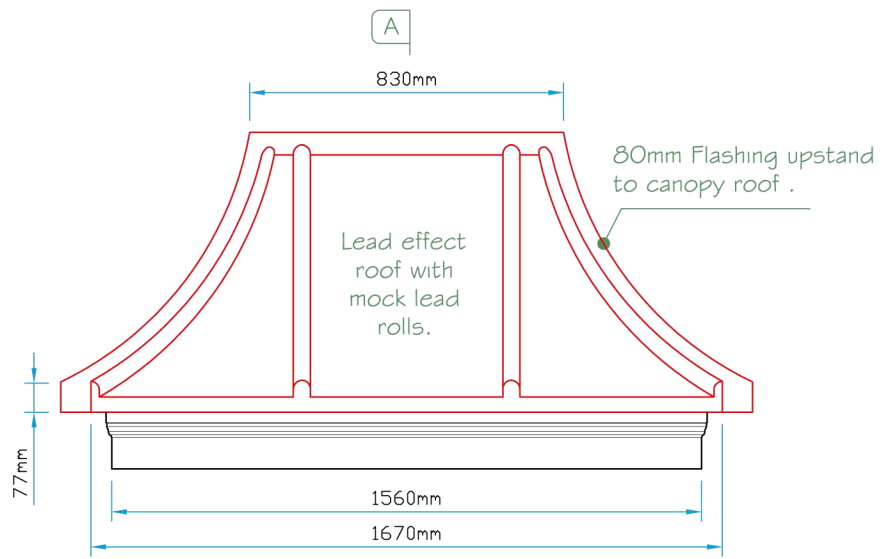

Plan View

Section A~A

Front Elevation

Side Elevation

 Bespoke Innovative G.R.P. Solutions 12a Keenaghan Road, Rock, Dungannon Co Tyrone, BT70 3JL		Model: Chelsea Osbourne 1670 Door Canopy			
		Date: 09/12/09			
Drw by: G.J.G.		Chk'd G.T.	App'd G.T.	Scale: 1:20	Size: A4
Drw Title: Chelsea Osbourne 1670 Door Canopy		Sheet No: 1 of 1		Rev: A	
		Drw No: 0062/A			