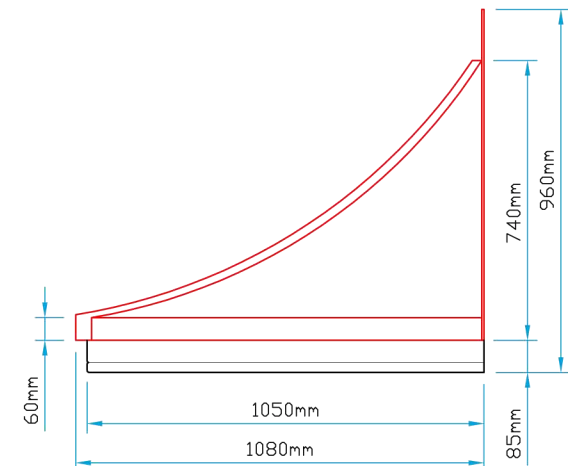

Plan View

Quilt Insulation to roof void.

Section A~A

Front Elevation

Side Elevation

Revision

B	Drw General update	28/07/06
A	Drw General update	23/2/04

12a Keenaghan Road, Rock, Dungannon
Co Tyrone, BT70 3JL

Model: H-T 185-2526
Window Canopy

Date: 09/12/09

Scale: 1:25 Size: A4

Drw by: G.J.G. Chk'd G.T. App'd G.T.

Sheet No: 1 of 1 Rev: A

Drw Title: H-T 185-2526 Window Canopy

Drw No: 0081/0