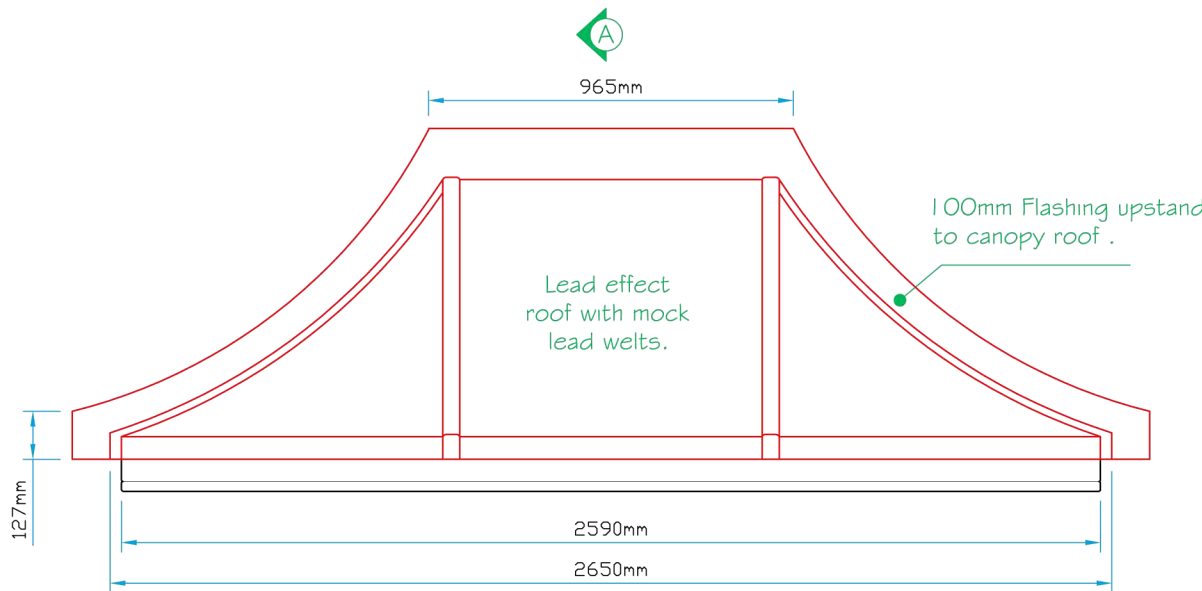

Plan View

Quilt Insulation to roof void.

Section A~A

Front Elevation

Side Elevation

Revision

B	Drw General update	28/07/06
A	Drw General update	23/2/04

12a Keenaghan Road, Rock, Dungannon
Co Tyrone, BT70 3JL

Model: H-T 185-2526
Window Canopy

Date: 09/12/09

Scale: 1:25 Size: A4

Drw by: G.J.G. Chk'd G.T. App'd G.T.

Sheet No: 1 of 1 Rev: A

Drw Title: H-T 185-2526 Window Canopy

Drw No: 0081/0