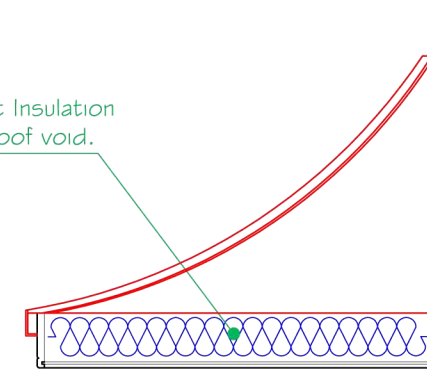

Plan View

Quilt Insulation to roof void.

Section A~A

Front Elevation

Side Elevation

Revision

B	Drw General update	28/07/06
A	Drw General update	23/2/04

12a Keenaghan Road, Rock, Dungannon
Co Tyrone, BT70 3JL

Model: H-T 185-2526
Window Canopy

Date: 09/12/09

Scale: 1:25 Size: A4

Drw by: G.J.G. Chk'd G.T. App'd G.T.

Sheet No: 1 of 1 Rev: A

Drw Title: H-T 185-2526 Window Canopy

Drw No: 0081/0