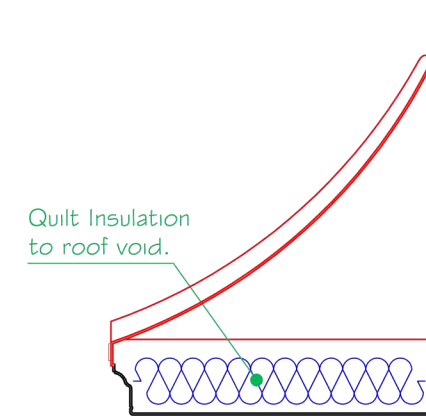

Plan View

Section A~A

Front Elevation

Side Elevation

Revision

B	Drw General update	28/07/06
A	Drw General update	02/12/05

12a Keenaghan Road, Rock, Dungannon
Co Tyrone, BT70 3JL

Model: SQ4C Window Canopy

Date: 09/12/09

Scale: 1:20 Size: A4

Drw by: G.J.G. Chk'd G.T. App'd G.T.

Sheet No: 1 of 1 Rev: B

Drw Title: SQ4C Window Canopy

Drw No: 0052/B