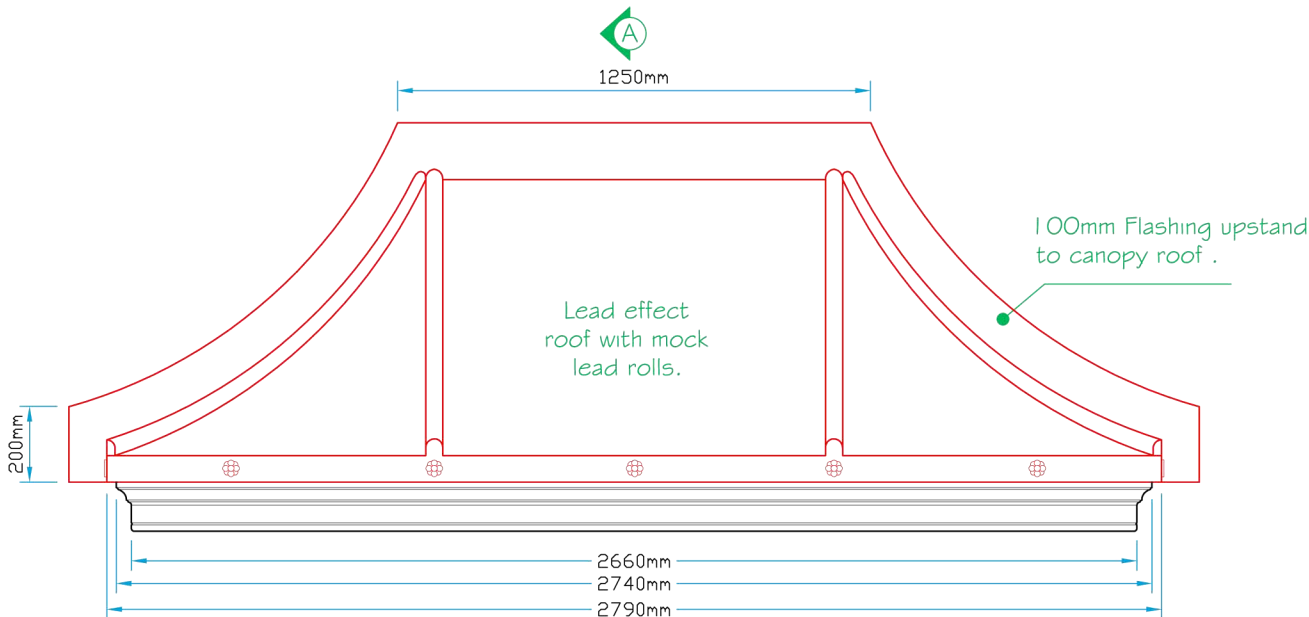

Plan View

Section A~A

Front Elevation

Side Elevation

Revision

B	Drw General update	28/07/06
A	Drw General update	02/12/05

12a Keenaghan Road, Rock, Dungannon
Co Tyrone, BT70 3JL

Model: SQ4C Window Canopy

Date: 09/12/09

Scale: 1:20 Size: A4

Drw by: G.J.G. Chk'd G.T. App'd G.T.

Sheet No: 1 of 1 Rev: B

Drw Title: SQ4C Window Canopy

Drw No: 0052/B