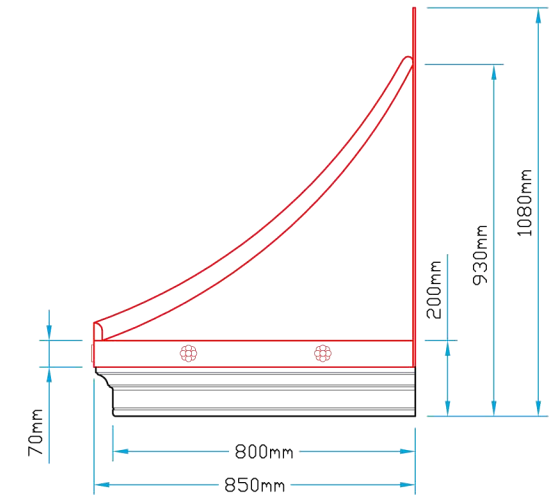

Plan View

Section A~A

Front Elevation

Side Elevation

Revision

B	Drw General update	28/07/06
A	Drw General update	02/12/05

12a Keenaghan Road, Rock, Dungannon
Co Tyrone, BT70 3JL

Model: SQ4C Window Canopy

Date: 09/12/09

Scale: 1:20 Size: A4

Drw by: G.J.G. Chk'd G.T. App'd G.T.

Sheet No: 1 of 1 Rev: B

Drw Title: SQ4C Window Canopy

Drw No: 0052/B