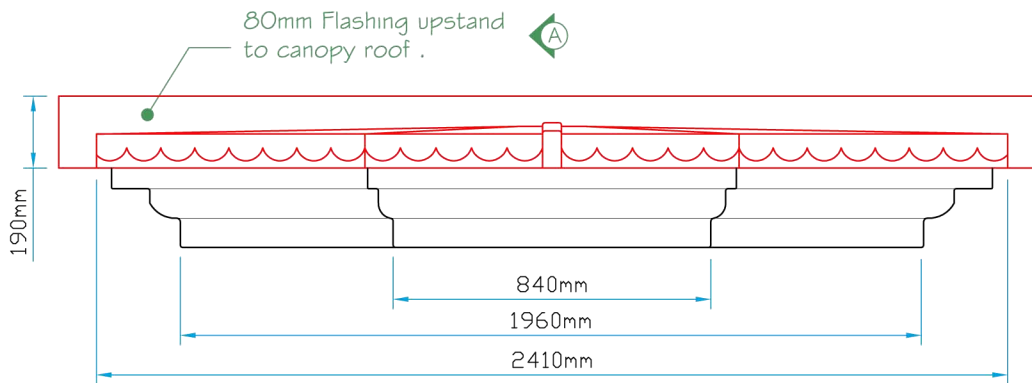

Plan View

Section A~A

Front Elevation

Side Elevation

12a Keenaghan Road, Rock, Dungannon
Co Tyrone, BT70 3JL

Model: SP1F-PER
Bay Window Canopy

Date: 09/12/09

Scale: 1:20 **Size:** A4

Drw by: G.J.G. **Chk'd:** G.T. **App'd:** G.T.

Sheet No: 1 of 1 **Rev:** A

Drw Title: SP1F-PER Bay Window Canopy

Drw No: 0329/A

Revision	
A	Drw General Update 27/03/07