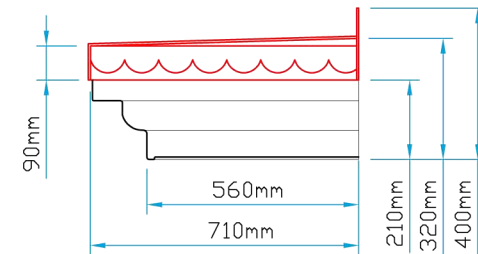

Plan View

Section A~A

Front Elevation

Side Elevation

12a Keenaghan Road, Rock, Dungannon
Co Tyrone, BT70 3JL

Model: SP1F-PER
Bay Window Canopy

Date: 09/12/09

Scale: 1:20 **Size:** A4

Drw by: G.J.G. **Chk'd:** G.T. **App'd:** G.T.

Sheet No: 1 of 1 **Rev:** A

Drw Title: SP1F-PER Bay Window Canopy

Drw No: 0329/A

Revision	
A	Drw General Update 27/03/07