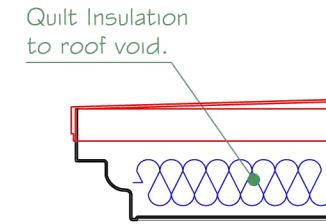

Plan View

Section A~A

Front Elevation

Side Elevation

12a Keenaghan Road, Rock, Dungannon
Co Tyrone, BT70 3JL

Model: SP1F-PER
Bay Window Canopy

Date: 09/12/09

Scale: 1:20 **Size:** A4