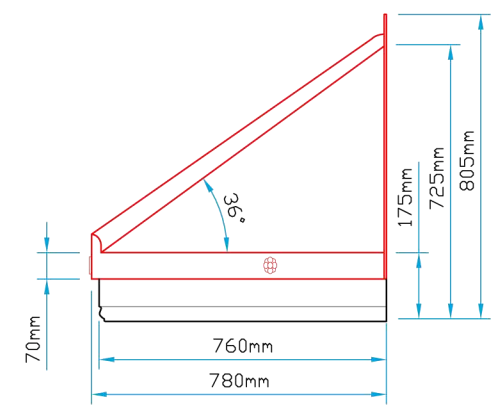

Plan View

Section A~A

Front Elevation

Side Elevation

 Bespoke Innovative G.R.P. Solutions 12a Keenaghan Road, Rock, Dungannon Co Tyrone, BT70 3JL			Model: SP360P Window Canopy		
			Date: 09/12/09		
Drw by: G.J.G.		Chk'd G.T.	App'd G.T.	Scale: 1:20	Size: A4
Drw Title: SP360P Window Canopy			Sheet No: 1 of 1	Rev: A	
			Drw No: 0101/A		