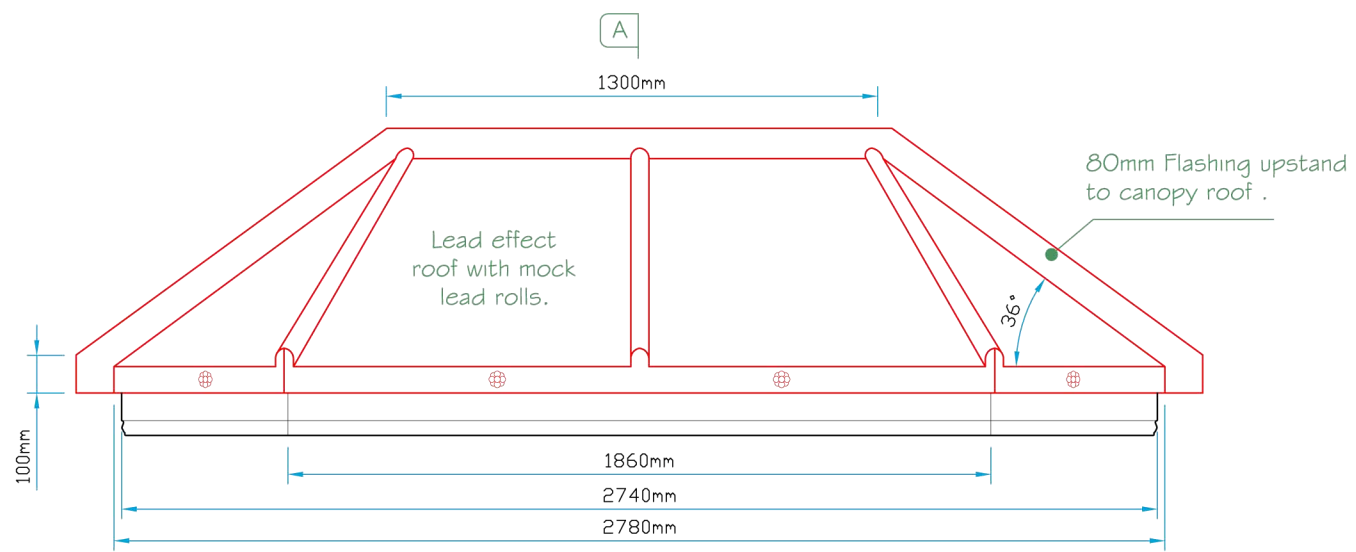

Plan View

Section A~A

Front Elevation

Side Elevation

 Bespoke Innovative G.R.P. Solutions 12a Keenaghan Road, Rock, Dungannon Co Tyrone, BT70 3JL			Model: SP360P Window Canopy		
			Date: 09/12/09		
Drw by: G.J.G.		Chk'd G.T.	App'd G.T.	Scale: 1:20	Size: A4
Drw Title: SP360P Window Canopy			Sheet No: 1 of 1	Rev: A	
			Drw No: 0101/A		