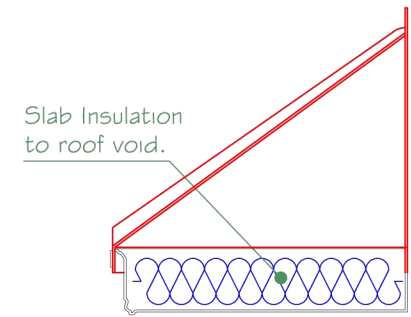

Plan View

Section A~A

Front Elevation

Side Elevation

 Bespoke Innovative G.R.P. Solutions 12a Keenaghan Road, Rock, Dungannon Co Tyrone, BT70 3JL			Model: SP360P Window Canopy		
			Date: 09/12/09		
Drw by: G.J.G.		Chk'd G.T.	App'd G.T.	Scale: 1:20	Size: A4
Drw Title: SP360P Window Canopy			Sheet No: 1 of 1	Rev: A	
			Drw No: 0101/A		