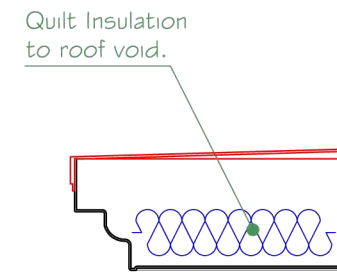

Plan View

Section A~A

Front Elevation

Side Elevation

 Bespoke Innovative G.R.P Solutions 12a Keenaghan Road, Rock, Dungannon Co Tyrone, BT70 3JL			Model: 2350 5P2F-P Bay Window Canopy	
			Date: 09/12/09	
Scale: 1:20		Size: A4		
Drw by: G.J.G.	Chk'd: G.T.	App'd: G.T.	Sheet No: 1 of 1	Rev: A
Drw Title: 2350 5P2F-P Bay Window Canopy			Drw No: 0100/A	