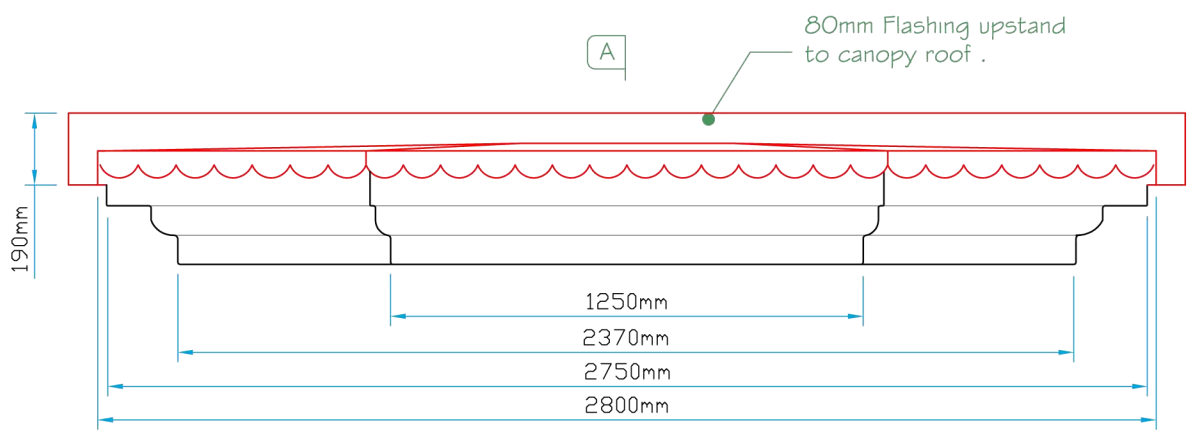

Plan View

Section A~A

Front Elevation

Side Elevation

 Bespoke Innovative G.R.P Solutions 12a Keenaghan Road, Rock, Dungannon Co Tyrone, BT70 3JL			Model: 2350 5P2F-P Bay Window Canopy	
			Date: 09/12/09	
Scale: 1:20		Size: A4		
Drw by: G.J.G.	Chk'd: G.T.	App'd: G.T.	Sheet No: 1 of 1	Rev: A
Drw Title: 2350 5P2F-P Bay Window Canopy			Drw No: 0100/A	