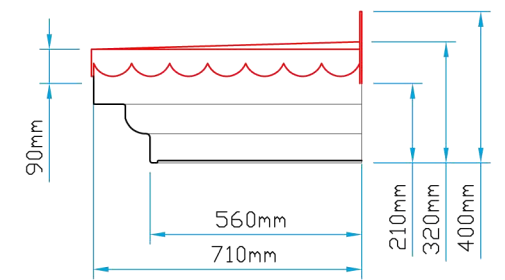

Plan View

Section A~A

Front Elevation

Side Elevation

 Bespoke Innovative G.R.P Solutions 12a Keenaghan Road, Rock, Dungannon Co Tyrone, BT70 3JL			Model: 2350 5P2F-P Bay Window Canopy	
			Date: 09/12/09	
Scale: 1:20		Size: A4		
Drw by: G.J.G.	Chk'd: G.T.	App'd: G.T.	Sheet No: 1 of 1	Rev: A
Drw Title: 2350 5P2F-P Bay Window Canopy			Drw No: 0100/A	