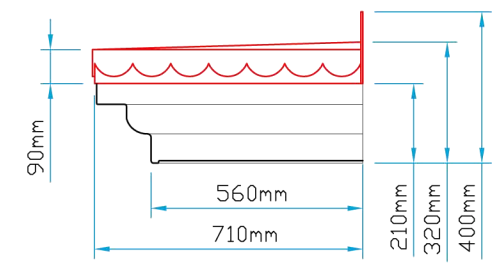

Plan View

Section A~A

Front Elevation

Side Elevation

 Bespoke Innovative G.R.P. Solutions 12a Keenaghan Road, Rock, Dungannon Co Tyrone, BT70 3JL			Model: SP3F-PER Bay Window Canopy		
			Date: 09/12/09		
Drw by: G.J.G.		Chk'd: G.T.	App'd: G.T.	Scale: 1:20	Size: A4
Drw Title: SP3F-PER Bay Window Canopy				Sheet No: 1 of 1	Rev: A
				Drw No: 0094/A	