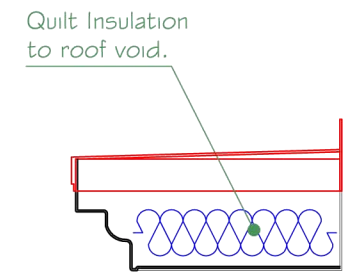

Plan View

Section A~A

Front Elevation

Side Elevation

 Bespoke Innovative G.R.P. Solutions 12a Keenaghan Road, Rock, Dungannon Co Tyrone, BT70 3JL			Model: SP3F-PER Bay Window Canopy		
			Date: 09/12/09		
Drw by: G.J.G.		Chk'd: G.T.	App'd: G.T.	Scale: 1:20	Size: A4
Drw Title: SP3F-PER Bay Window Canopy				Sheet No: 1 of 1	Rev: A
				Drw No: 0094/A	