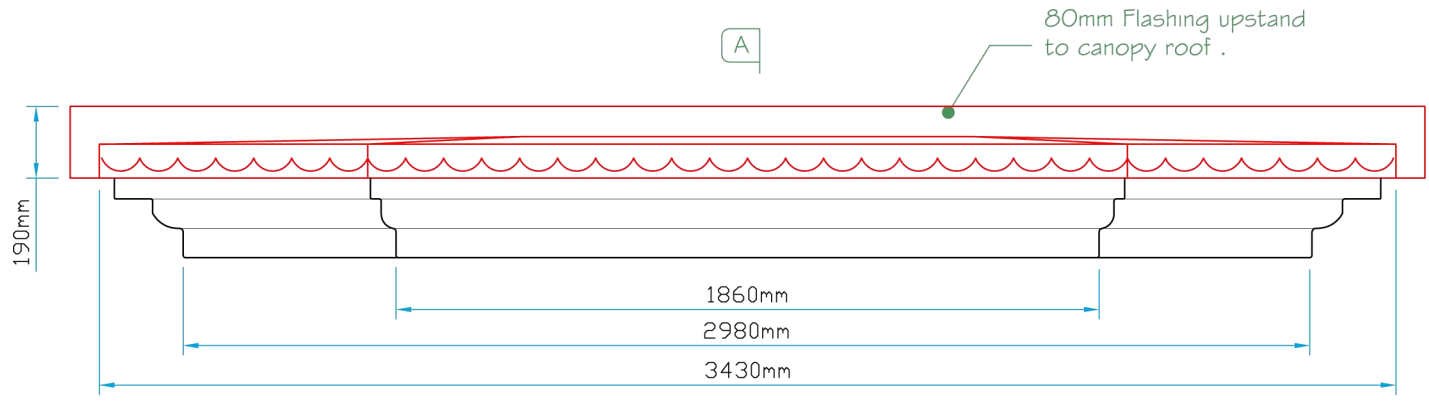

Plan View

Section A~A

Front Elevation

Side Elevation

 Bespoke Innovative G.R.P. Solutions 12a Keenaghan Road, Rock, Dungannon Co Tyrone, BT70 3JL			Model: SP3F-PER Bay Window Canopy		
			Date: 09/12/09		
Drw by: G.J.G.		Chk'd: G.T.	App'd: G.T.	Scale: 1:20	Size: A4
Drw Title: SP3F-PER Bay Window Canopy				Sheet No: 1 of 1	Rev: A
				Drw No: 0094/A	