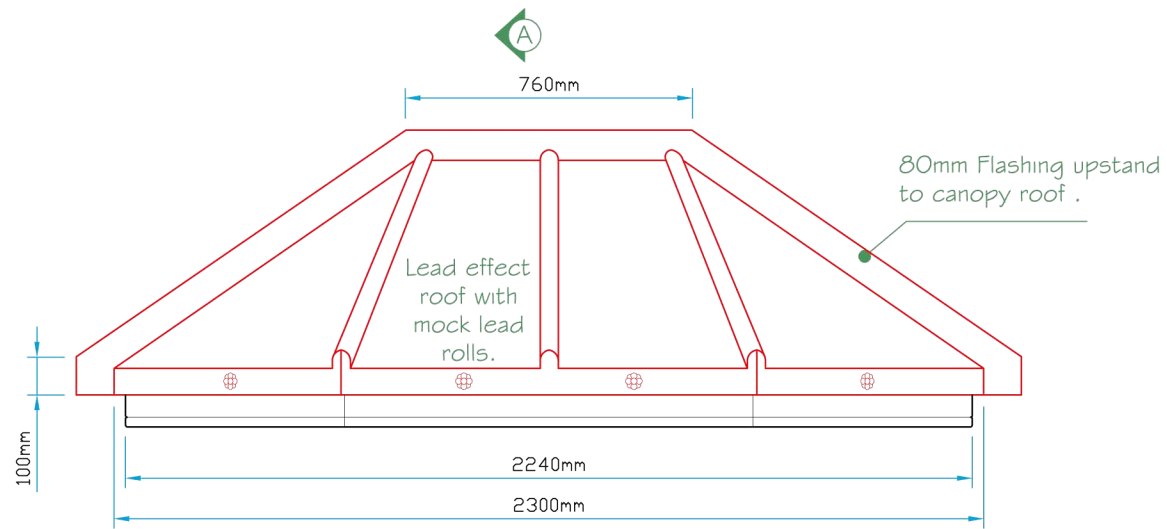

Plan View

Section A~A

Front Elevation

Side Elevation

 Bespoke Innovative G.R.P. Solutions 12a Keenaghan Road, Rock, Dungannon Co Tyrone, BT70 3JL		<b>Model:</b> Reduced SP2P 2200 Window Canopy	
		<b>Date:</b> 09/12/09	
<b>Drw by:</b> G.J.G.		<b>Chk'd:</b> G.T.	
<b>App'd:</b> G.T.		<b>Scale:</b> 1:20	
<b>Drw Title:</b> Reduced SP2P 2200 Window Canopy		<b>Size:</b> A4	
<b>Revision</b>		<b>Sheet No:</b> 1 of 1	
A   Drw General update   05/12/05		<b>Rev:</b> A	
		<b>Drw No:</b> 0057/A	