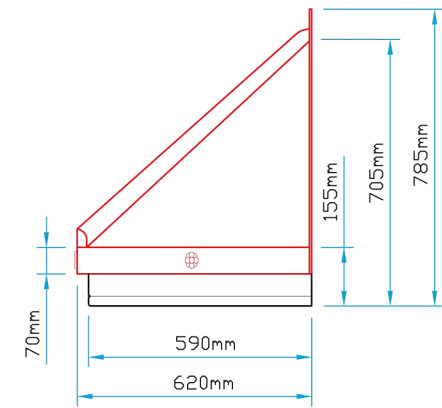

Plan View

Section A~A

Front Elevation

Side Elevation

 Bespoke Innovative G.R.P. Solutions 12a Keenaghan Road, Rock, Dungannon Co Tyrone, BT70 3JL		<b>Model:</b> Reduced SP2P 2200 Window Canopy	
		<b>Date:</b> 09/12/09	
<b>Drw by:</b> G.J.G.		<b>Chk'd:</b> G.T.	
<b>App'd:</b> G.T.		<b>Scale:</b> 1:20	
<b>Drw Title:</b> Reduced SP2P 2200 Window Canopy		<b>Size:</b> A4	
<b>Revision</b>		<b>Sheet No:</b> 1 of 1	
A   Drw General update   05/12/05		<b>Rev:</b> A	
		<b>Drw No:</b> 0057/A	