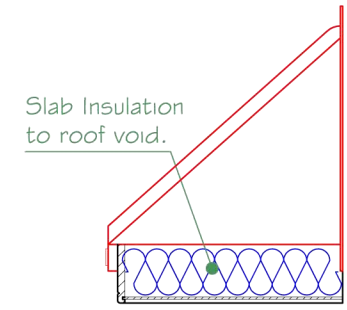

Plan View

Section A~A

Front Elevation

Side Elevation

 Bespoke Innovative G.R.P. Solutions 12a Keenaghan Road, Rock, Dungannon Co Tyrone, BT70 3JL		<b>Model:</b> Reduced SP2P 2200 Window Canopy	
		<b>Date:</b> 09/12/09	
<b>Drw by:</b> G.J.G.		<b>Chk'd:</b> G.T.	
<b>App'd:</b> G.T.		<b>Scale:</b> 1:20	
<b>Drw Title:</b> Reduced SP2P 2200 Window Canopy		<b>Size:</b> A4	
<b>Revision</b>		<b>Sheet No:</b> 1 of 1	
A   Drw General update   05/12/05		<b>Rev:</b> A	
		<b>Drw No:</b> 0057/A	