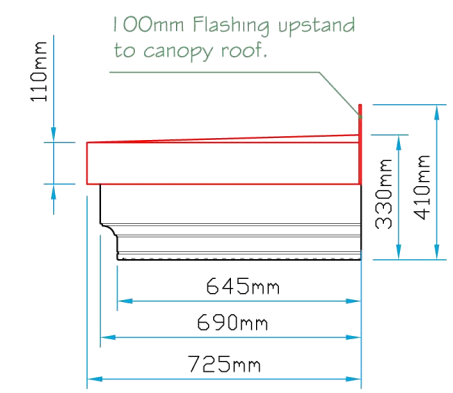

Plan View

Canopy Profile Detail

Front Elevation

Side Elevation

 <p>LJM glassfibre ltd. Bespoke Innovative G.R.P. Solutions</p> <p>12a Keenaghan Road, Rock, Dungannon Co Tyrone, BT70 3JL</p>			Model: SQ3F 577 Canopy	
			Date: 09/12/09	
Drw by: G.J.G.	Chk'd G.T.	App'd G.T.	Scale: 1:20	Size: A4
Drw Title: SQ3F 577 Canopy			Sheet No: 1 of 1	Rev: 0
			Drw No: 0249/0	