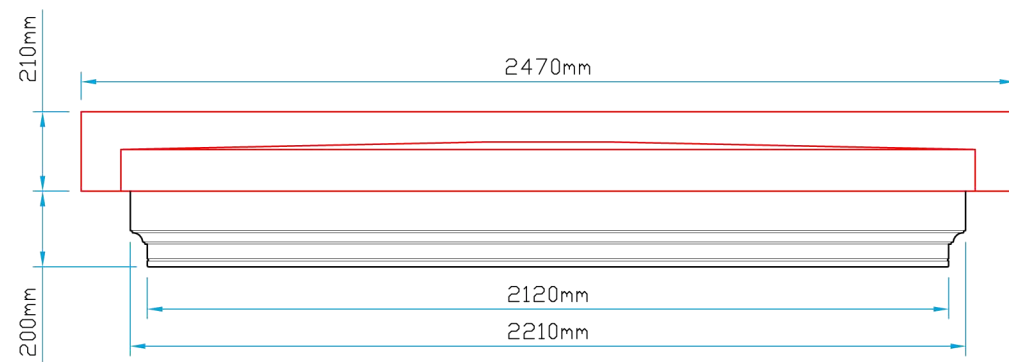

Plan View

Canopy Profile Detail

Front Elevation

Side Elevation

 <p>LJM glassfibre ltd. Bespoke Innovative G.R.P. Solutions</p> <p>12a Keenaghan Road, Rock, Dungannon Co Tyrone, BT70 3JL</p>			Model: SQ3F 577 Canopy	
			Date: 09/12/09	
Drw by: G.J.G.	Chk'd G.T.	App'd G.T.	Scale: 1:20	Size: A4
Drw Title: SQ3F 577 Canopy			Sheet No: 1 of 1	Rev: 0
			Drw No: 0249/0	