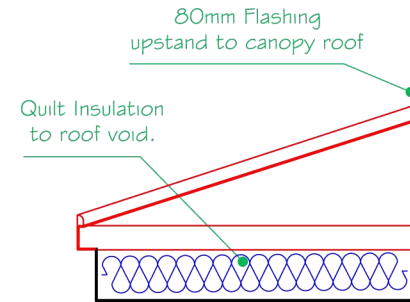

Plan View

Section A~A

Front Elevation

Side Elevation

 Bespoke Innovative G.R.P. Solutions 12a Keenaghan Road, Rock, Dungannon Co Tyrone, BT70 3JL			<b>Model:</b> 4100 Type A Mock Lead Rolled Canopy		
			<b>Date:</b> 09/12/09		
<b>Drw by:</b> G.J.G.		<b>Chk'd:</b> G.T.		<b>App'd:</b> G.T.	
<b>Drw Title:</b> 4100 Type A - Mock Lead Rolled Canopy		<b>Scale:</b> 1:25		<b>Size:</b> A4	
		<b>Sheet No:</b> 1 of 1		<b>Rev:</b> 0	
		<b>Drw No:</b> 0241/0			