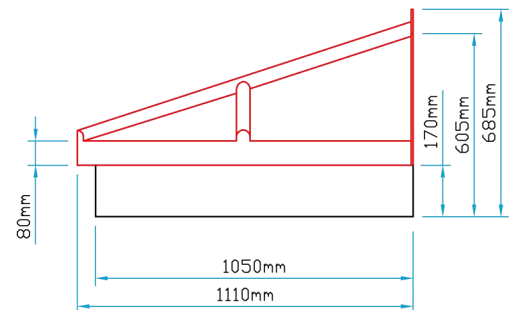

Plan View

Section A~A

Front Elevation

Side Elevation

 Bespoke Innovative G.R.P. Solutions 12a Keenaghan Road, Rock, Dungannon Co Tyrone, BT70 3JL			<b>Model:</b> 4100 Type A Mock Lead Rolled Canopy		
			<b>Date:</b> 09/12/09		
<b>Drw by:</b> G.J.G.		<b>Chk'd:</b> G.T.		<b>App'd:</b> G.T.	
<b>Drw Title:</b> 4100 Type A - Mock Lead Rolled Canopy		<b>Scale:</b> 1:25		<b>Size:</b> A4	
		<b>Sheet No:</b> 1 of 1		<b>Rev:</b> 0	
		<b>Drw No:</b> 0241/0			