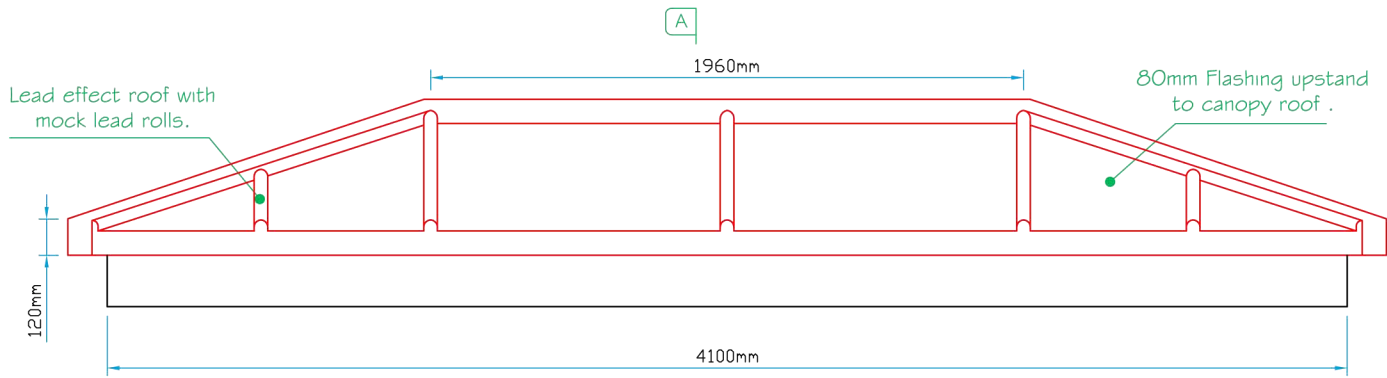

Plan View

Section A~A

Front Elevation

Side Elevation

 Bespoke Innovative G.R.P. Solutions 12a Keenaghan Road, Rock, Dungannon Co Tyrone, BT70 3JL			<b>Model:</b> 4100 Type A Mock Lead Rolled Canopy		
			<b>Date:</b> 09/12/09		
<b>Drw by:</b> G.J.G.		<b>Chk'd:</b> G.T.		<b>App'd:</b> G.T.	
<b>Drw Title:</b> 4100 Type A - Mock Lead Rolled Canopy		<b>Scale:</b> 1:25		<b>Size:</b> A4	
		<b>Sheet No:</b> 1 of 1		<b>Rev:</b> 0	
		<b>Drw No:</b> 0241/0			