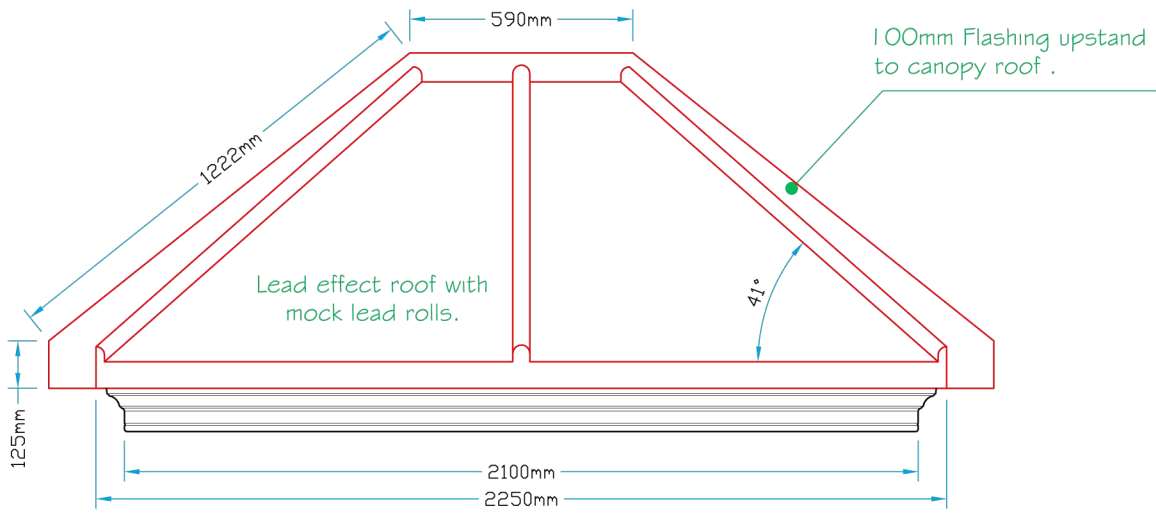

Plan View

Section A~A

Front Elevation

Side Elevation

 <p>LJM glassfibre ltd. Bespoke Innovative G.R.P. Solutions</p> <p>12a Keenaghan Road, Rock, Dungannon Co Tyrone, BT70 3JL</p>		Model: DW SQ3P Canopy			
		Date: 09/12/09			
Drw by: G.J.G.		Chk'd: G.T.	App'd: G.T.	Scale: 1:20	Size: A4
Drw Title: DW SQ3P Canopy		Sheet No: 1 of 1		Rev: B	
		Drw No: 0212/B			