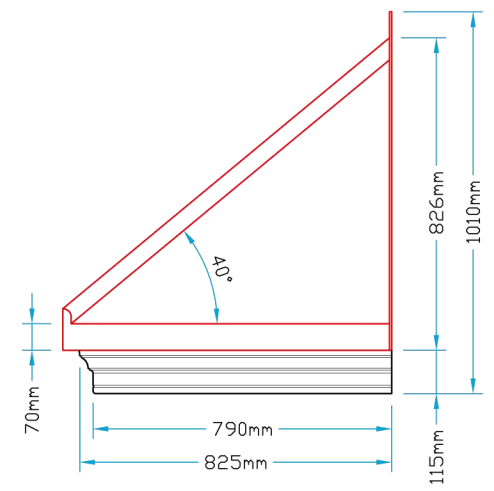

Plan View

Section A~A

Front Elevation

Side Elevation

 <p>LJM glassfibre ltd. Bespoke Innovative G.R.P. Solutions</p> <p>12a Keenaghan Road, Rock, Dungannon Co Tyrone, BT70 3JL</p>		Model: DW SQ3P Canopy			
		Date: 09/12/09			
Drw by: G.J.G.		Chk'd: G.T.	App'd: G.T.	Scale: 1:20	Size: A4
Drw Title: DW SQ3P Canopy		Sheet No: 1 of 1		Rev: B	
		Drw No: 0212/B			