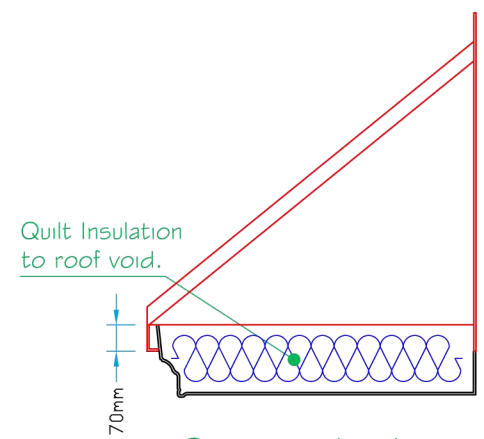

Plan View

Section A~A

Front Elevation

Side Elevation

 <p>LJM glassfibre ltd. Bespoke Innovative G.R.P. Solutions</p> <p>12a Keenaghan Road, Rock, Dungannon Co Tyrone, BT70 3JL</p>		Model: DW SQ3P Canopy			
		Date: 09/12/09			
Drw by: G.J.G.		Chk'd: G.T.	App'd: G.T.	Scale: 1:20	Size: A4
Drw Title: DW SQ3P Canopy		Sheet No: 1 of 1		Rev: B	
		Drw No: 0212/B			