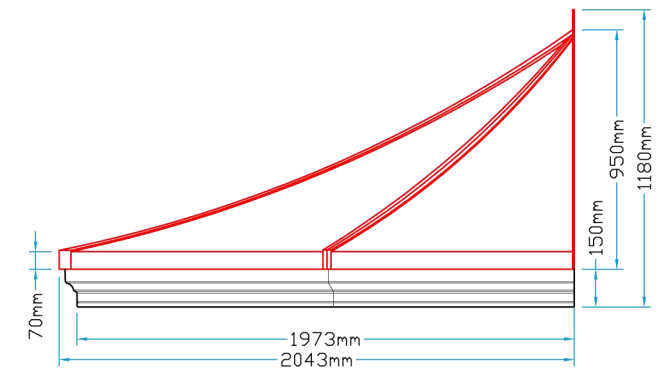

Lead effect roof with mock welts.

Plan View

Section A~A

Lead effect roof with mock welts.

Front Elevation

Side Elevation

Revision		
A	Drw General update	09/02/06

 12a Keenaghan Road, Rock, Dungannon Co Tyrone, BT70 3JL		Model: Wymondham 45° Canopy Window Canopy	
		Date: 09/12/09	
Drw by: G.J.G.		Scale: 1:30	
Chk'd: G.T.		Size: A4	
App'd: G.T.		Sheet No: 1 of 1	
Drw Title: Wymondham 45deg Canopy		Rev: A	
		Drw No: 208/A	