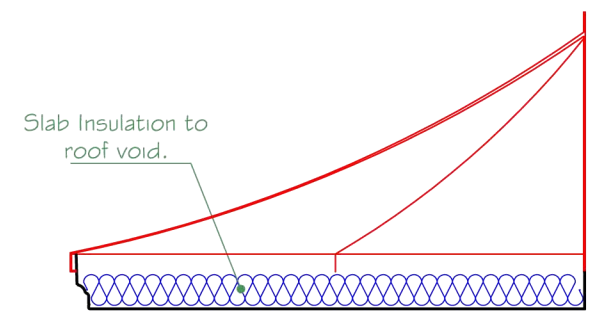

Lead effect roof with mock welts.

Plan View

Section A~A

Lead effect roof with mock welts.

Front Elevation

Side Elevation

Revision		
A	Drw General update	09/02/06

 12a Keenaghan Road, Rock, Dungannon Co Tyrone, BT70 3JL		Model: Wymondham 45° Canopy Window Canopy	
		Date: 09/12/09	
Drw by: G.J.G.		Scale: 1:30	
Chk'd: G.T.		Size: A4	
App'd: G.T.		Sheet No: 1 of 1	
Drw Title: Wymondham 45deg Canopy		Rev: A	
		Drw No: 208/A	