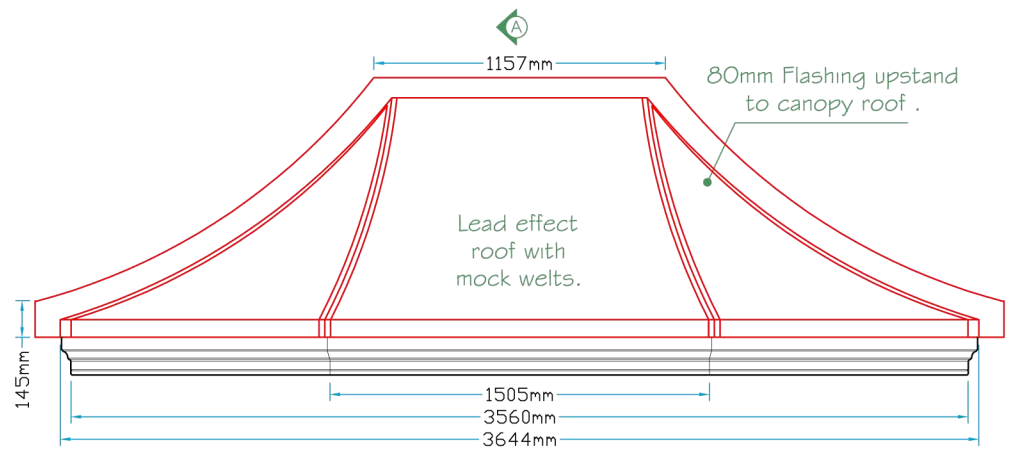

Lead effect roof with mock welts.

Plan View

Section A~A

Lead effect roof with mock welts.

Front Elevation

Side Elevation

Revision		
A	Drw General update	09/02/06

 12a Keenaghan Road, Rock, Dungannon Co Tyrone, BT70 3JL		Model: Wymondham 45° Canopy Window Canopy	
		Date: 09/12/09	
Drw by: G.J.G.		Scale: 1:30	
Chk'd: G.T.		Size: A4	
App'd: G.T.		Sheet No: 1 of 1	
Drw Title: Wymondham 45deg Canopy		Rev: A	
		Drw No: 208/A	