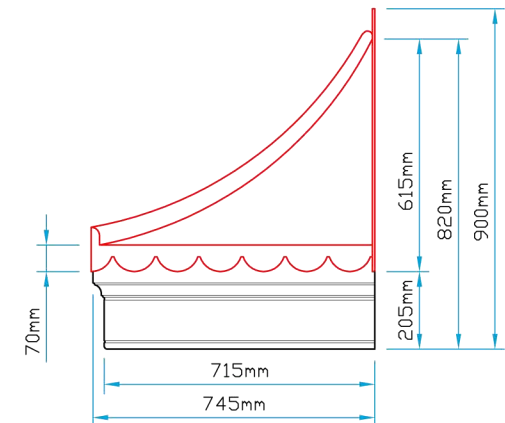

Plan View

Section A~A

Front Elevation

Side Elevation

 Bespoke Innovative G.R.P Solutions 12a Keenaghan Road, Rock, Dungannon Co Tyrone, BT70 3JL			<b>Model:</b> Curved Bloors Canopy	
			<b>Date:</b> 09/12/09	
<b>Drw by:</b> G.J.G.	<b>Chk'd</b> G.T.	<b>App'd</b> G.T.	<b>Scale:</b> 1:20	<b>Size:</b> A4
<b>Drw Title:</b> Curved Bloors Canopy			<b>Sheet No:</b> 1 of 1	<b>Rev:</b> A
			<b>Drw No:</b> 0201/A	