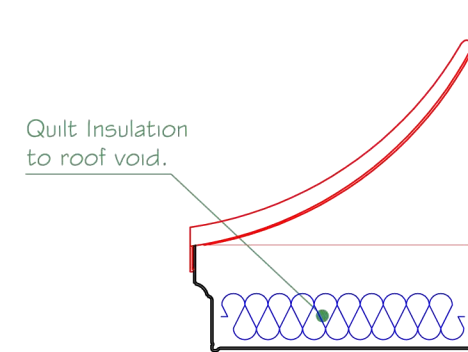

Plan View

Section A~A

Front Elevation

Side Elevation

 Bespoke Innovative G.R.P Solutions 12a Keenaghan Road, Rock, Dungannon Co Tyrone, BT70 3JL			<b>Model:</b> Curved Bloors Canopy	
			<b>Date:</b> 09/12/09	
<b>Drw by:</b> G.J.G.	<b>Chk'd</b> G.T.	<b>App'd</b> G.T.	<b>Scale:</b> 1:20	<b>Size:</b> A4
<b>Drw Title:</b> Curved Bloors Canopy			<b>Sheet No:</b> 1 of 1	<b>Rev:</b> A
			<b>Drw No:</b> 0201/A	