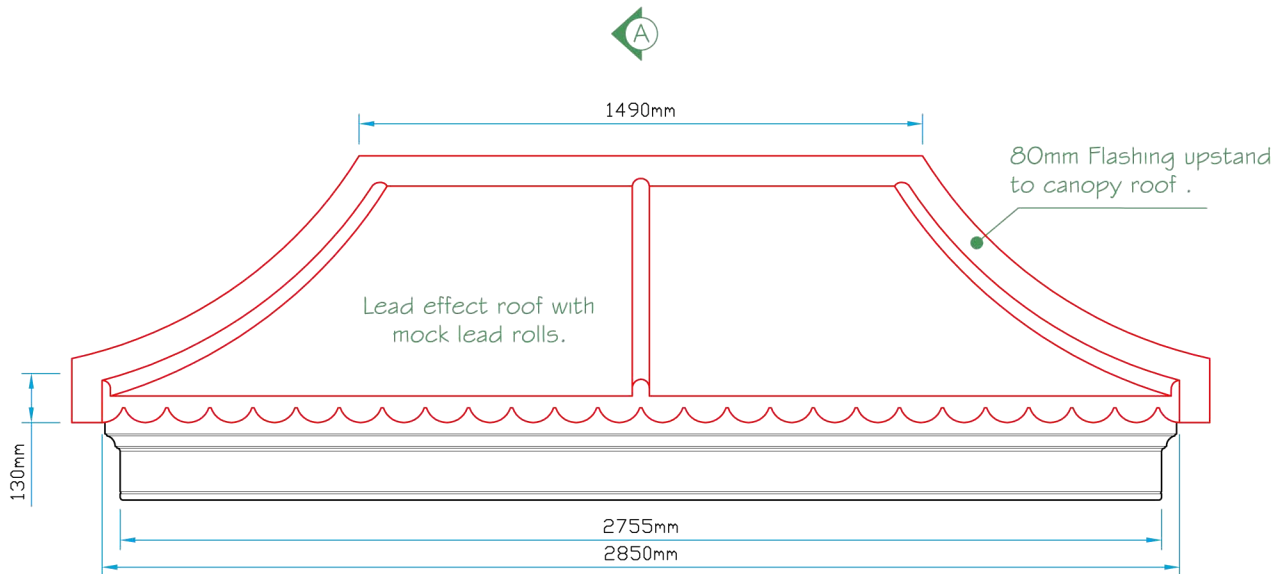

Plan View

Section A~A

Front Elevation

Side Elevation

 Bespoke Innovative G.R.P Solutions 12a Keenaghan Road, Rock, Dungannon Co Tyrone, BT70 3JL			<b>Model:</b> Curved Bloors Canopy	
			<b>Date:</b> 09/12/09	
<b>Drw by:</b> G.J.G.	<b>Chk'd</b> G.T.	<b>App'd</b> G.T.	<b>Scale:</b> 1:20	<b>Size:</b> A4
<b>Drw Title:</b> Curved Bloors Canopy			<b>Sheet No:</b> 1 of 1	<b>Rev:</b> A
			<b>Drw No:</b> 0201/A	