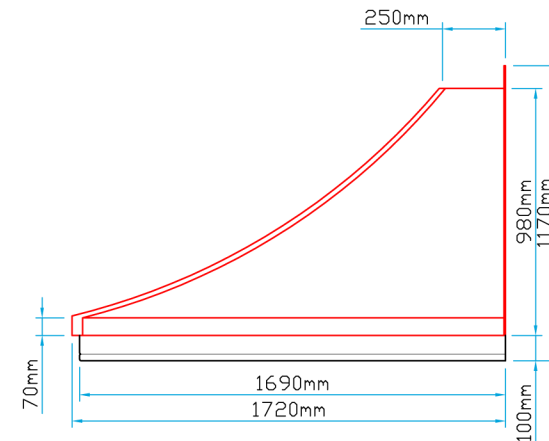

Plan View

Section A~A

Front Elevation

Side Elevation

 Bespoke Innovative G.R.P. Solutions 12a Keenaghan Road, Rock, Dungannon Co Tyrone, BT70 3JL			Model: 3Mtr Type C/D Canopy	
			Date: 09/12/09	
Drw by: G.J.G.	Chk'd G.T.	App'd G.T.	Scale: 1:25	Size: A4
Drw Title: 3Mtr Type C/D Canopy			Sheet No: 1 of 1	Rev: A
			Drw No: 0143/A	