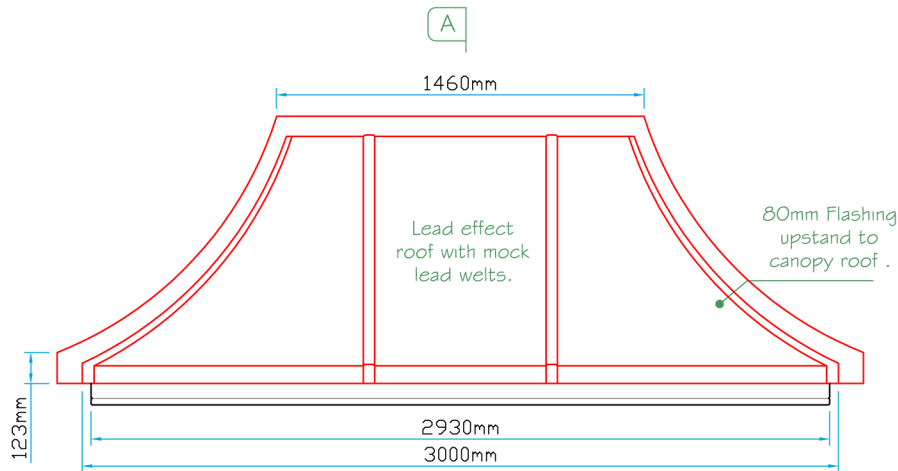

Plan View

Section A~A

Front Elevation

Side Elevation

 Bespoke Innovative G.R.P. Solutions 12a Keenaghan Road, Rock, Dungannon Co Tyrone, BT70 3JL			Model: 3Mtr Type C/D Canopy	
			Date: 09/12/09	
Drw by: G.J.G.	Chk'd G.T.	App'd G.T.	Scale: 1:25	Size: A4
Drw Title: 3Mtr Type C/D Canopy			Sheet No: 1 of 1	Rev: A
			Drw No: 0143/A	