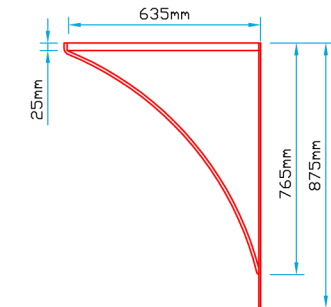

Canopy Roof

Plan View

Section A~A

Bay Base

Plan View

Section B~B

A

Front Elevation

Side Elevation

B

Front Elevation

Side Elevation

Bespoke Innovative G.R.P. Solutions
12a Keenaghan Road, Rock, Dungannon
Co Tyrone, BT70 3JL

Model:
OR3 - 1270 Canopy & Base

Date: 09/12/09

Scale: 1:25 **Size:** A4