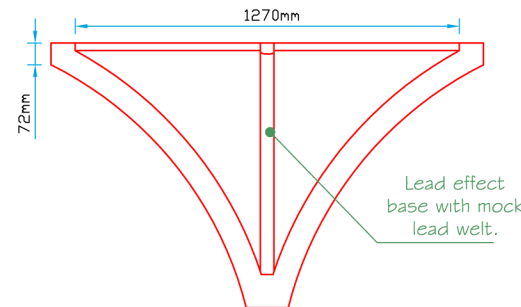

Canopy Roof

Plan View

Section A~A

Bay Base

Plan View

Section B~B

A

Front Elevation

Side Elevation

B

Front Elevation

Side Elevation

Bespoke Innovative G.R.P. Solutions
12a Keenaghan Road, Rock, Dungannon
Co Tyrone, BT70 3JL

Model:
OR3 - 1270 Canopy & Base

Date: 09/12/09

Scale: 1:25 **Size:** A4