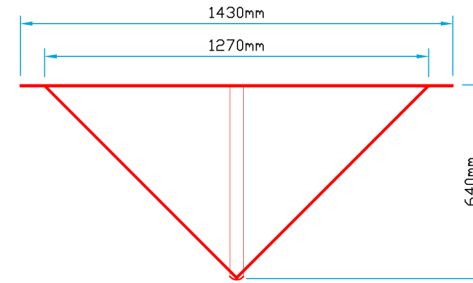

Canopy Roof

Plan View

Section A~A

Bay Base

Plan View

Section B~B

A

Front Elevation

Side Elevation

B

Front Elevation

Side Elevation

Bespoke Innovative G.R.P. Solutions
12a Keenaghan Road, Rock, Dungannon
Co Tyrone, BT70 3JL

Model:
OR3 - 1270 Canopy & Base

Date: 09/12/09

Scale: 1:25 **Size:** A4