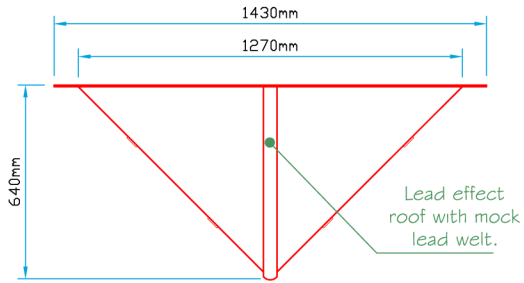

Canopy Roof

Plan View

Section A~A

Bay Base

Plan View

Section B~B

A

Front Elevation

Side Elevation

B

Front Elevation

Side Elevation

Bespoke Innovative G.R.P. Solutions
12a Keenaghan Road, Rock, Dungannon
Co Tyrone, BT70 3JL

Model:
OR3 - 1270 Canopy & Base

Date: 09/12/09

Scale: 1:25 **Size:** A4