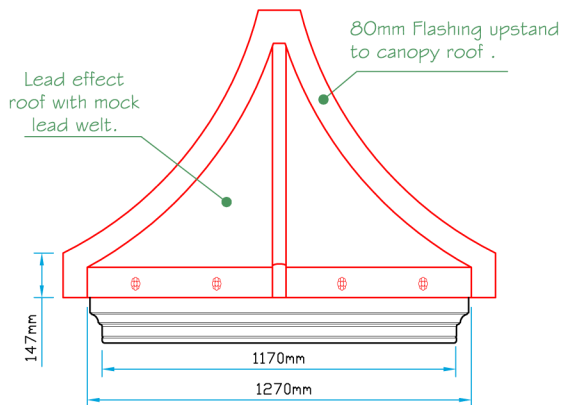

Canopy Roof

Plan View

Section A~A

Bay Base

Plan View

Section B~B

A

Front Elevation

Side Elevation

B

Front Elevation

Side Elevation

Bespoke Innovative G.R.P. Solutions
12a Keenaghan Road, Rock, Dungannon
Co Tyrone, BT70 3JL

Model:
OR3 - 1270 Canopy & Base

Date: 09/12/09

Scale: 1:25 **Size:** A4