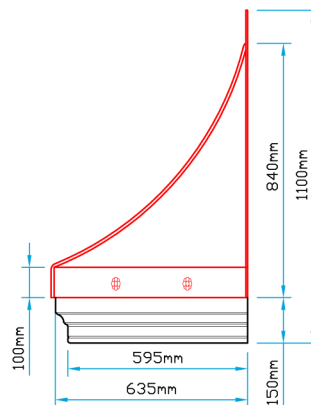

Canopy Roof

Plan View

Section A~A

Bay Base

Plan View

Section B~B

A

Front Elevation

Side Elevation

B

Front Elevation

Side Elevation

Bespoke Innovative G.R.P. Solutions
12a Keenaghan Road, Rock, Dungannon
Co Tyrone, BT70 3JL

Model:
OR3 - 1270 Canopy & Base

Date: 09/12/09

Scale: 1:25 **Size:** A4