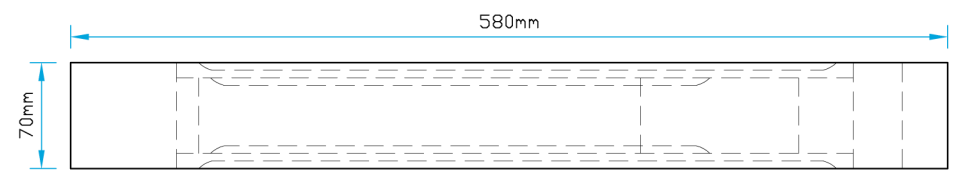

Plan View

Front Elevation

Side Elevation

12a Keenaghan Road, Rock, Dungannon
Co Tyrone, BT70 3JL

Model: 585 Bracket

Date: 09/12/09

Scale: 1:5 **Size:** A4

Drw by: G.J.G. **Chk'd:** G.T. **App'd:** G.T.