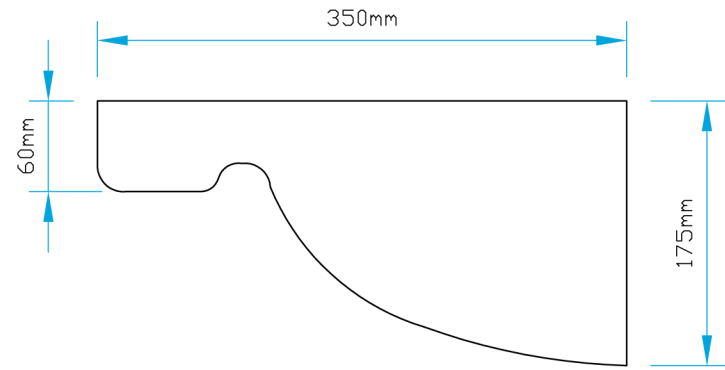

Plan View

Front Elevation

Side Elevation

 Bespoke Innovative G.R.P. Solutions 12a Keenaghan Road, Rock, Dungannon Co Tyrone, BT70 3JL		<b>Model:</b> Lichfield Short Bracket			
		<b>Date:</b> 09/12/09			
<b>Drw by:</b> G.J.G.		<b>Chk'd:</b> G.T.	<b>App'd:</b> G.T.	<b>Scale:</b> 1:5	<b>Size:</b> A4
<b>Drw Title:</b> Lichfield Short Bracket		<b>Sheet No:</b> 1 of 1		<b>Rev:</b> A	
		<b>Drw No:</b> 217/A			