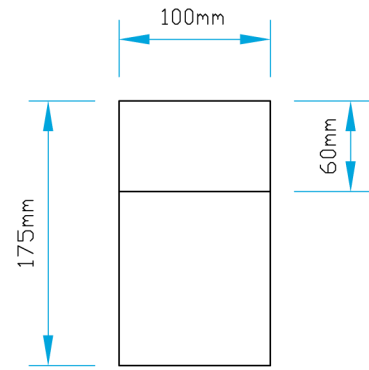

Plan View

Front Elevation

Side Elevation

 Bespoke Innovative G.R.P. Solutions 12a Keenaghan Road, Rock, Dungannon Co Tyrone, BT70 3JL		<b>Model:</b> Lichfield Short Bracket			
		<b>Date:</b> 09/12/09			
<b>Drw by:</b> G.J.G.		<b>Chk'd:</b> G.T.	<b>App'd:</b> G.T.	<b>Scale:</b> 1:5	<b>Size:</b> A4
<b>Drw Title:</b> Lichfield Short Bracket		<b>Sheet No:</b> 1 of 1		<b>Rev:</b> A	
		<b>Drw No:</b> 217/A			