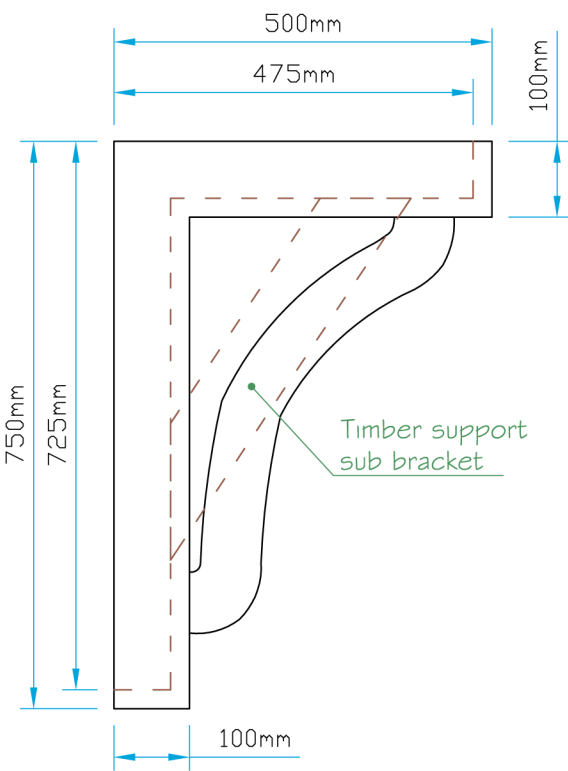

Plan View

Side Elevation

Front Elevation

Revision		
A	Drw General update	09/02/06

 12a Keenaghan Road, Rock, Dungannon Co Tyrone, BT70 3JL			<b>Model:</b> GRP Support Bracket Type II # Sub Bracket.			
			<b>Date:</b> 09/12/09			
<b>Drw by:</b> G.J.G.		<b>Chk'd:</b> G.T.		<b>App'd:</b> G.T.		
<b>Drw Title:</b> GRP Support Bracket # Sub Bracket.			<b>Scale:</b> 1:5	<b>Size:</b> A4	<b>Sheet No:</b> 1 of 1	<b>Rev:</b> A
			<b>Drw No:</b> 0165/A			