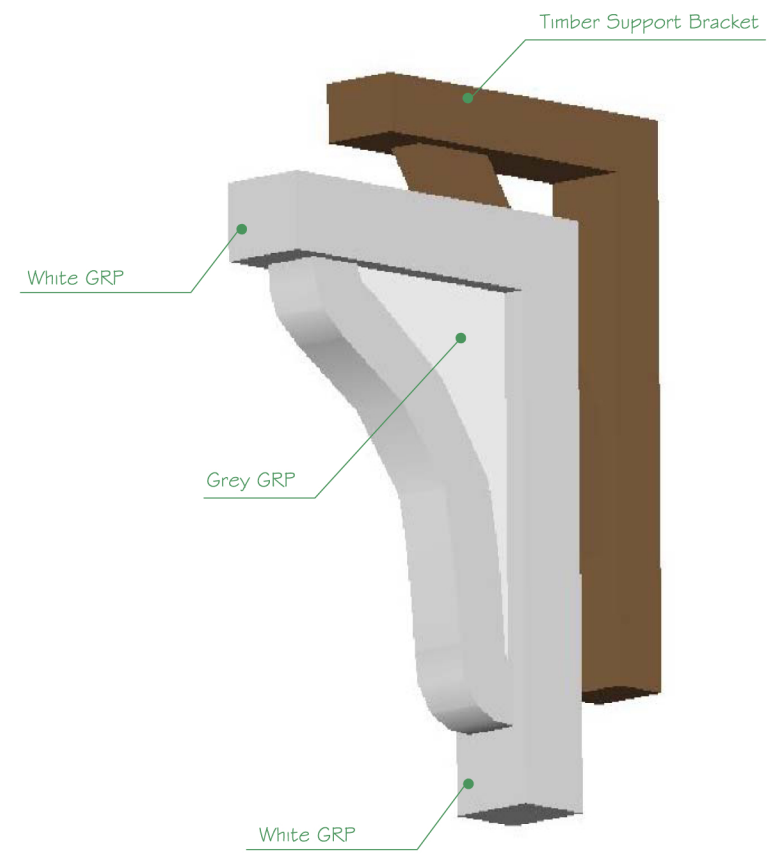

Plan View

Side Elevation

Front Elevation

Revision		
A	Drw General update	09/02/06

 12a Keenaghan Road, Rock, Dungannon Co Tyrone, BT70 3JL			<b>Model:</b> GRP Support Bracket Type II # Sub Bracket.			
			<b>Date:</b> 09/12/09			
<b>Drw by:</b> G.J.G.		<b>Chk'd:</b> G.T.		<b>App'd:</b> G.T.		
<b>Drw Title:</b> GRP Support Bracket # Sub Bracket.			<b>Scale:</b> 1:5	<b>Size:</b> A4	<b>Sheet No:</b> 1 of 1	<b>Rev:</b> A
			<b>Drw No:</b> 0165/A			