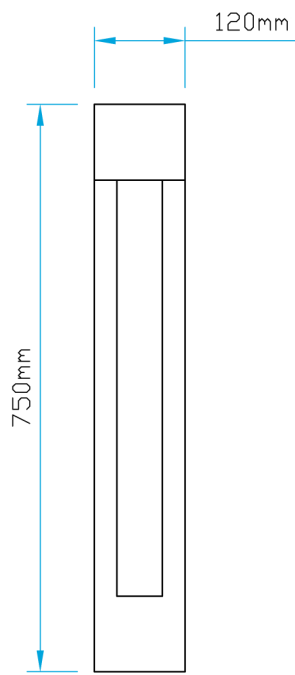

Plan View

Side Elevation

Front Elevation

Revision		
A	Drw General update	09/02/06

 12a Keenaghan Road, Rock, Dungannon Co Tyrone, BT70 3JL			<b>Model:</b> GRP Support Bracket Type II # Sub Bracket.			
			<b>Date:</b> 09/12/09			
<b>Drw by:</b> G.J.G.		<b>Chk'd:</b> G.T.		<b>App'd:</b> G.T.		
<b>Drw Title:</b> GRP Support Bracket # Sub Bracket.			<b>Scale:</b> 1:5	<b>Size:</b> A4	<b>Sheet No:</b> 1 of 1	<b>Rev:</b> A
			<b>Drw No:</b> 0165/A			