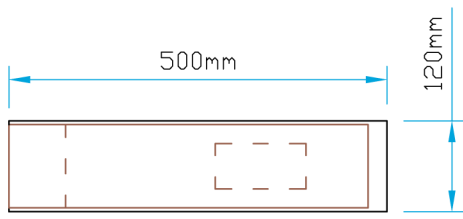

Plan View

Side Elevation

Front Elevation

Revision		
A	Drw General update	09/02/06

 12a Keenaghan Road, Rock, Dungannon Co Tyrone, BT70 3JL			<b>Model:</b> GRP Support Bracket Type II # Sub Bracket.			
			<b>Date:</b> 09/12/09			
<b>Drw by:</b> G.J.G.		<b>Chk'd:</b> G.T.		<b>App'd:</b> G.T.		
<b>Drw Title:</b> GRP Support Bracket # Sub Bracket.			<b>Scale:</b> 1:5	<b>Size:</b> A4	<b>Sheet No:</b> 1 of 1	<b>Rev:</b> A
			<b>Drw No:</b> 0165/A			