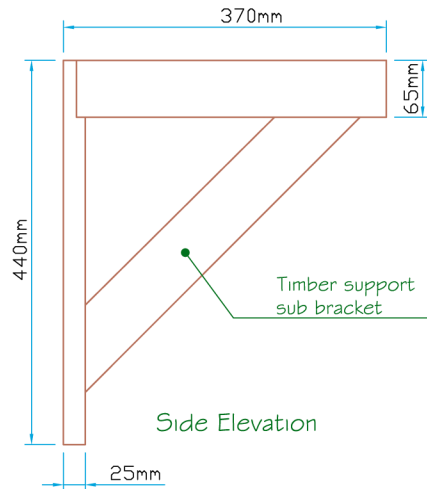

Gallows Bracket

Plan View

Side Elevation

Plan View

Side Elevation

GRP Sleeve

Front Elevation

Front Elevation

12a Keenaghan Road, Rock, Dungannon  
Co Tyrone, BT70 3JL

**Model:**

380 Gallows Bracket &amp; Sleeve.

**Date:**

09/12/09

**Scale:**

N.T.S.

**Size:** A4**Drw by:** G.J.G.**Chk'd:** G.T.**App'd:** G.T.**Sheet No:** 1 of 1**Rev:** A**Drw Title:** 380 Gallows Bracket & Sleeve.**Drw No:** 0124/A**Revision**