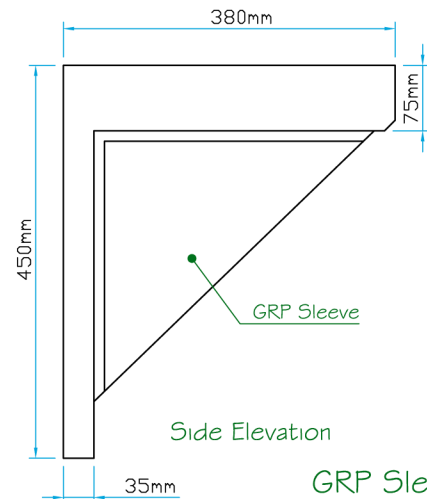

Gallows Bracket

Plan View

Side Elevation

Plan View

Side Elevation

GRP Sleeve

Front Elevation

Front Elevation

12a Keenaghan Road, Rock, Dungannon  
Co Tyrone, BT70 3JL

**Model:**

380 Gallows Bracket &amp; Sleeve.

**Date:**

09/12/09

**Scale:**

N.T.S.

**Size:** A4**Drw by:** G.J.G.**Chk'd:** G.T.**App'd:** G.T.**Sheet No:** 1 of 1**Rev:** A**Drw Title:** 380 Gallows Bracket & Sleeve.**Drw No:** 0124/A**Revision**