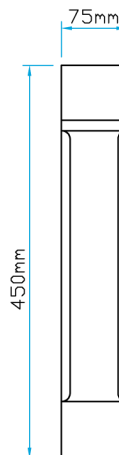

Gallows Bracket

Plan View

Side Elevation

Plan View

Side Elevation

GRP Sleeve

Front Elevation

Front Elevation

12a Keenaghan Road, Rock, Dungannon  
Co Tyrone, BT70 3JL

**Model:**

380 Gallows Bracket &amp; Sleeve.

**Date:**

09/12/09

**Scale:**

N.T.S.

**Size:** A4**Drw by:** G.J.G.**Chk'd:** G.T.**App'd:** G.T.**Sheet No:** 1 of 1**Rev:** A**Drw Title:** 380 Gallows Bracket & Sleeve.**Drw No:** 0124/A**Revision**