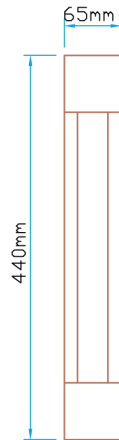

Gallows Bracket

Plan View

Side Elevation

Plan View

Side Elevation

GRP Sleeve

Front Elevation

Front Elevation

12a Keenaghan Road, Rock, Dungannon  
Co Tyrone, BT70 3JL

**Model:**

380 Gallows Bracket &amp; Sleeve.

**Date:**

09/12/09

**Scale:**

N.T.S.

**Size:** A4**Drw by:** G.J.G.**Chk'd:** G.T.**App'd:** G.T.**Sheet No:** 1 of 1**Rev:** A**Drw Title:** 380 Gallows Bracket & Sleeve.**Drw No:** 0124/A**Revision**