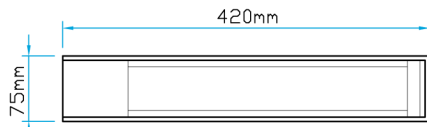

Gallows Bracket

Plan View

Side Elevation

Front Elevation

Plan View

Side Elevation

Front Elevation

GRP Sleeve

Revision		
B	Drw General Update	28/07/06
A	Drw General Update	13/12/05

 <p>LJM glassfibre ltd. Bespoke Innovative G.R.P. Solutions</p> <p>12a Keenaghan Road, Rock, Dungannon Co Tyrone, BT70 3JL</p>			Model: UB Gallows Bracket & Sleeve.	
			Date: 09/12/09	
Drw by: G.J.G.	Chk'd G.T.	App'd G.T.	Scale: N.T.S.	Size: A4
Drw Title: UB Gallows Bracket & Sleeve.			Sheet No: 1 of 1	Rev: B
			Drw No: 0087/B	