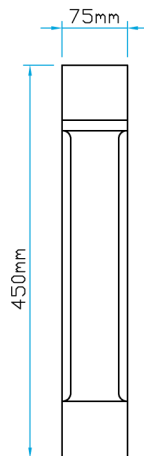

Gallows Bracket

Plan View

Side Elevation

Front Elevation

Plan View

Side Elevation

Front Elevation

GRP Sleeve

Revision		
B	Drw General Update	28/07/06
A	Drw General Update	13/12/05

 <p>LJM glassfibre ltd. Bespoke Innovative G.R.P. Solutions</p> <p>12a Keenaghan Road, Rock, Dungannon Co Tyrone, BT70 3JL</p>			Model: UB Gallows Bracket & Sleeve.	
			Date: 09/12/09	
Drw by: G.J.G.	Chk'd G.T.	App'd G.T.	Scale: N.T.S.	Size: A4
Drw Title: UB Gallows Bracket & Sleeve.			Sheet No: 1 of 1	Rev: B
			Drw No: 0087/B	