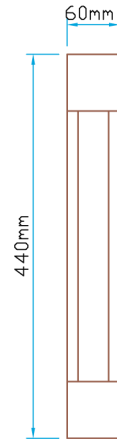

Gallows Bracket

Plan View

Side Elevation

Front Elevation

Plan View

Side Elevation

Front Elevation

GRP Sleeve

Revision		
B	Drw General Update	28/07/06
A	Drw General Update	13/12/05

 <p>LJM glassfibre ltd. Bespoke Innovative G.R.P. Solutions</p> <p>12a Keenaghan Road, Rock, Dungannon Co Tyrone, BT70 3JL</p>			Model: UB Gallows Bracket & Sleeve.	
			Date: 09/12/09	
Drw by: G.J.G.	Chk'd G.T.	App'd G.T.	Scale: N.T.S.	Size: A4
Drw Title: UB Gallows Bracket & Sleeve.			Sheet No: 1 of 1	Rev: B
			Drw No: 0087/B	