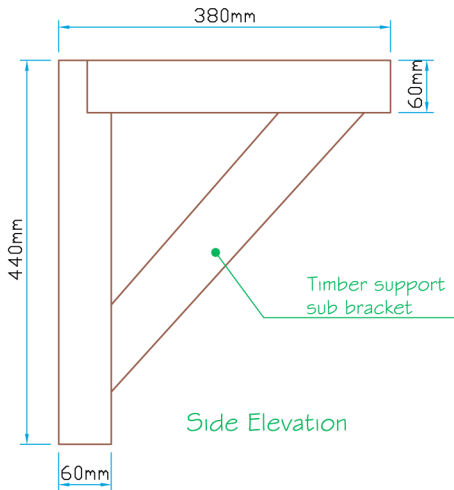

Gallows Bracket

Plan View

Side Elevation

Front Elevation

Plan View

Side Elevation

Front Elevation

GRP Sleeve

Revision		
B	Drw General Update	28/07/06
A	Drw General Update	13/12/05

 <p>LJM glassfibre ltd. Bespoke Innovative G.R.P. Solutions</p> <p>12a Keenaghan Road, Rock, Dungannon Co Tyrone, BT70 3JL</p>			Model: UB Gallows Bracket & Sleeve.	
			Date: 09/12/09	
Drw by: G.J.G.	Chk'd G.T.	App'd G.T.	Scale: N.T.S.	Size: A4
Drw Title: UB Gallows Bracket & Sleeve.			Sheet No: 1 of 1	Rev: B
			Drw No: 0087/B	