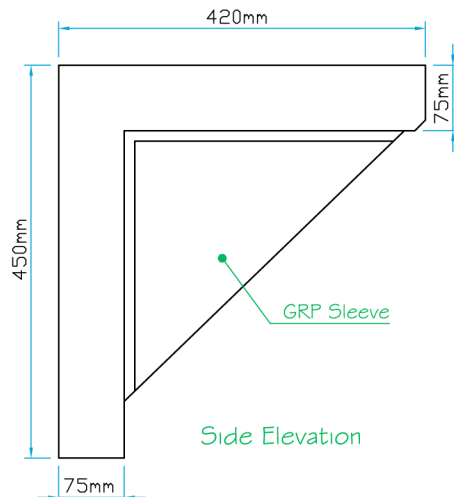

Gallows Bracket

Plan View

Side Elevation

Front Elevation

Plan View

Side Elevation

Front Elevation

GRP Sleeve

Revision		
B	Drw General Update	28/07/06
A	Drw General Update	13/12/05

 <p>LJM glassfibre ltd. Bespoke Innovative G.R.P. Solutions</p> <p>12a Keenaghan Road, Rock, Dungannon Co Tyrone, BT70 3JL</p>			Model: UB Gallows Bracket & Sleeve.	
			Date: 09/12/09	
Drw by: G.J.G.	Chk'd G.T.	App'd G.T.	Scale: N.T.S.	Size: A4
Drw Title: UB Gallows Bracket & Sleeve.			Sheet No: 1 of 1	Rev: B
			Drw No: 0087/B	