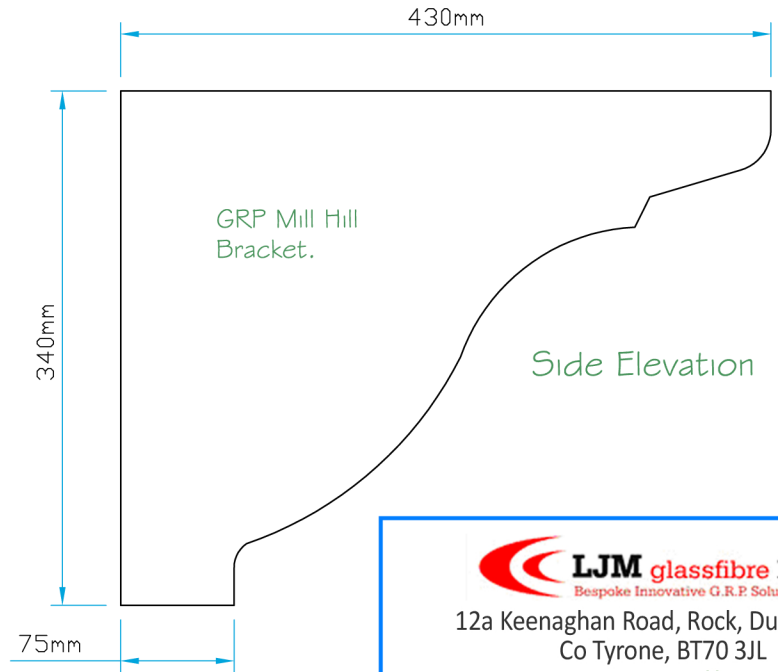

Plan View

Front Elevation

Side Elevation

 Bespoke Innovative G.R.P. Solutions 12a Keenaghan Road, Rock, Dungannon Co Tyrone, BT70 3JL			Model: Mill Hill Bracket.		
			Date: 09/12/09		
Drw by: G.J.G.		Chk'd: G.T.	App'd: G.T.	Scale: 1:5	Size: A4
Drw Title: Mill Hill Bracket.				Sheet No: 1 of 1	Rev: A
				Drw No: 0064/A	