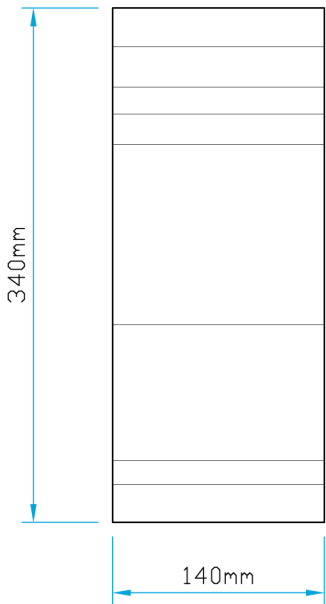

Plan View

Front Elevation

Side Elevation

 Bespoke Innovative G.R.P. Solutions 12a Keenaghan Road, Rock, Dungannon Co Tyrone, BT70 3JL			Model: Mill Hill Bracket.		
			Date: 09/12/09		
Drw by: G.J.G.		Chk'd: G.T.	App'd: G.T.	Scale: 1:5	Size: A4
Drw Title: Mill Hill Bracket.				Sheet No: 1 of 1	Rev: A
				Drw No: 0064/A	