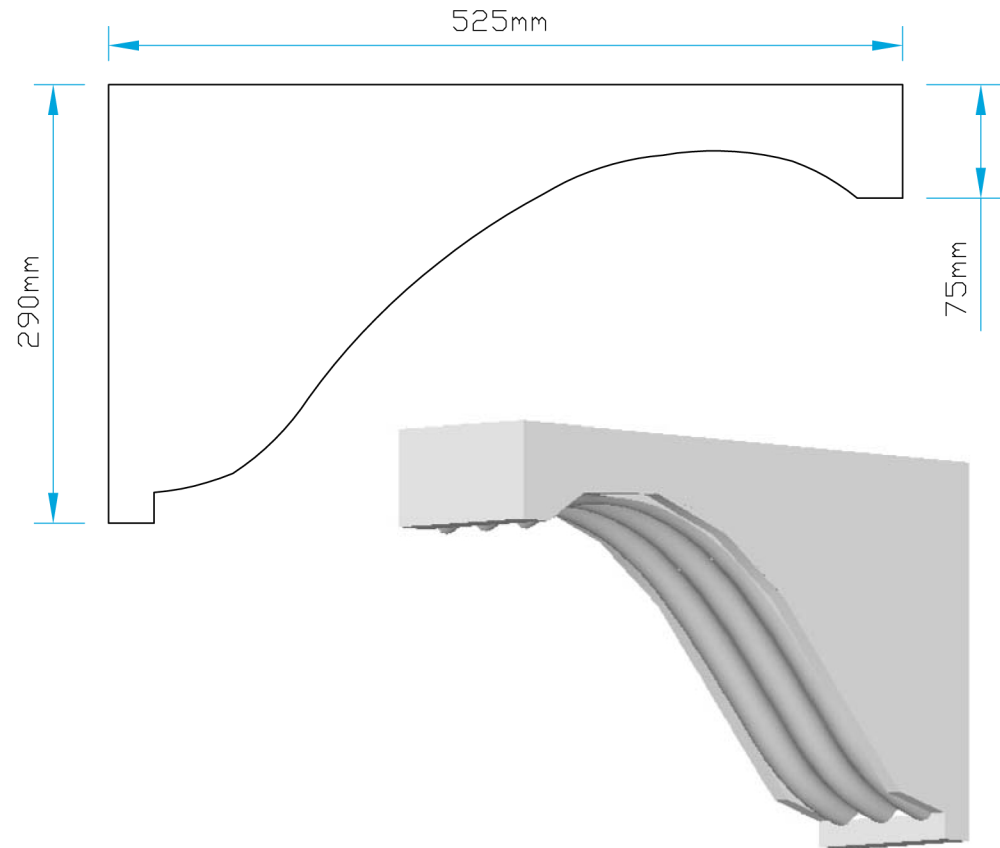

Plan View

Front Elevation

Side Elevation

Revision

A	Drw General Update	30/11/05
---	--------------------	----------

12a Keenaghan Road, Rock, Dungannon  
Co Tyrone, BT70 3JL

Model:

Canopy Scroll Support Bracket

Date: 09/12/09

Scale: 1:5      Size: A4

Drw by: G.J.G.    Chk'd G.T.    App'd G.T.

Sheet No: 1 of 1    Rev: 0

Drw Title: Canopy Scroll Support Bracket

Drw No: 0042/0