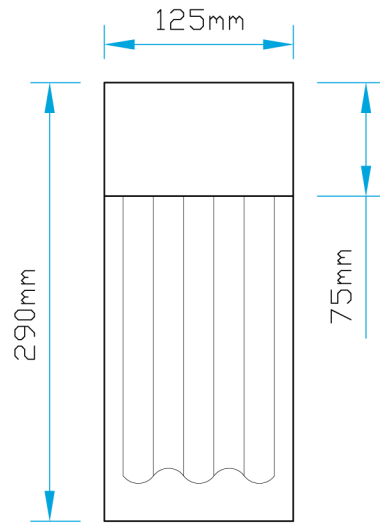

Plan View

Front Elevation

Side Elevation

Revision

A	Drw General Update	30/11/05
---	--------------------	----------

12a Keenaghan Road, Rock, Dungannon  
Co Tyrone, BT70 3JL

Model:

Canopy Scroll Support Bracket

Date: 09/12/09

Scale: 1:5      Size: A4

Drw by: G.J.G.    Chk'd G.T.    App'd G.T.

Sheet No: 1 of 1    Rev: 0

Drw Title: Canopy Scroll Support Bracket

Drw No: 0042/0