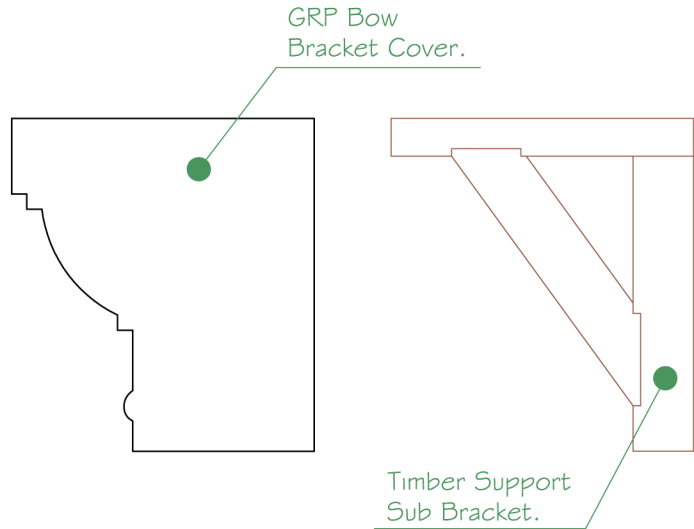

Plan View

GRP Bow Bracket Cover.

Timber Support Sub Bracket.

Front Elevation

Side Elevation

H/B Bow Bracket Detail

 Bespoke Innovative G.R.P. Solutions 12a Keenaghan Road, Rock, Dungannon Co Tyrone, BT70 3JL			<b>Model:</b> H/B Bow Bracket & Support.	
			<b>Date:</b> 09/12/09	
<b>Scale:</b> 1:5		<b>Size:</b> A4		
<b>Drw by:</b> G.J.G.	<b>Chk'd:</b> G.T.	<b>App'd:</b> G.T.	<b>Sheet No:</b> 1 of 1	<b>Rev:</b> A
<b>Drw Title:</b> H/B Bow Bracket & Support.			<b>Drw No:</b> 004 1/A	