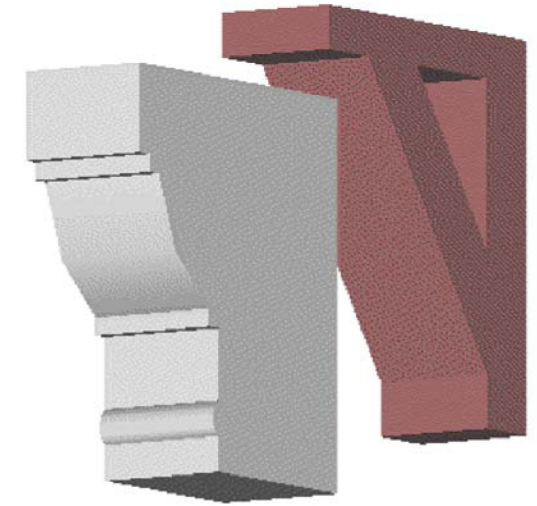

Plan View

GRP Bow Bracket Cover.

Timber Support Sub Bracket.

Front Elevation

Side Elevation

H/B Bow Bracket Detail

 Bespoke Innovative G.R.P. Solutions 12a Keenaghan Road, Rock, Dungannon Co Tyrone, BT70 3JL			<b>Model:</b> H/B Bow Bracket & Support.	
			<b>Date:</b> 09/12/09	
<b>Scale:</b> 1:5		<b>Size:</b> A4		
<b>Drw by:</b> G.J.G.	<b>Chk'd:</b> G.T.	<b>App'd:</b> G.T.	<b>Sheet No:</b> 1 of 1	<b>Rev:</b> A
<b>Drw Title:</b> H/B Bow Bracket & Support.			<b>Drw No:</b> 004 1/A	