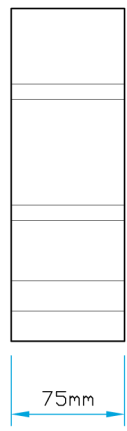

Plan View

GRP Bow Bracket Cover.

Timber Support Sub Bracket.

Front Elevation

Side Elevation

H/B Bow Bracket Detail

 Bespoke Innovative G.R.P. Solutions 12a Keenaghan Road, Rock, Dungannon Co Tyrone, BT70 3JL			<b>Model:</b> H/B Bow Bracket & Support.	
			<b>Date:</b> 09/12/09	
<b>Scale:</b> 1:5		<b>Size:</b> A4		
<b>Drw by:</b> G.J.G.	<b>Chk'd:</b> G.T.	<b>App'd:</b> G.T.	<b>Sheet No:</b> 1 of 1	<b>Rev:</b> A
<b>Drw Title:</b> H/B Bow Bracket & Support.			<b>Drw No:</b> 004 1/A	