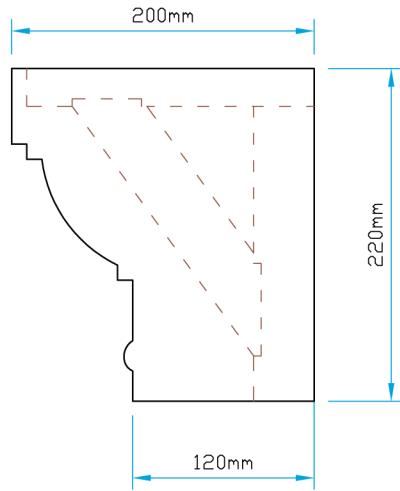

Plan View

GRP Bow Bracket Cover.

Timber Support Sub Bracket.

Front Elevation

Side Elevation

H/B Bow Bracket Detail

 Bespoke Innovative G.R.P. Solutions 12a Keenaghan Road, Rock, Dungannon Co Tyrone, BT70 3JL			<b>Model:</b> H/B Bow Bracket & Support.	
			<b>Date:</b> 09/12/09	
<b>Scale:</b> 1:5		<b>Size:</b> A4		
<b>Drw by:</b> G.J.G.	<b>Chk'd:</b> G.T.	<b>App'd:</b> G.T.	<b>Sheet No:</b> 1 of 1	<b>Rev:</b> A
<b>Drw Title:</b> H/B Bow Bracket & Support.			<b>Drw No:</b> 004 1/A	